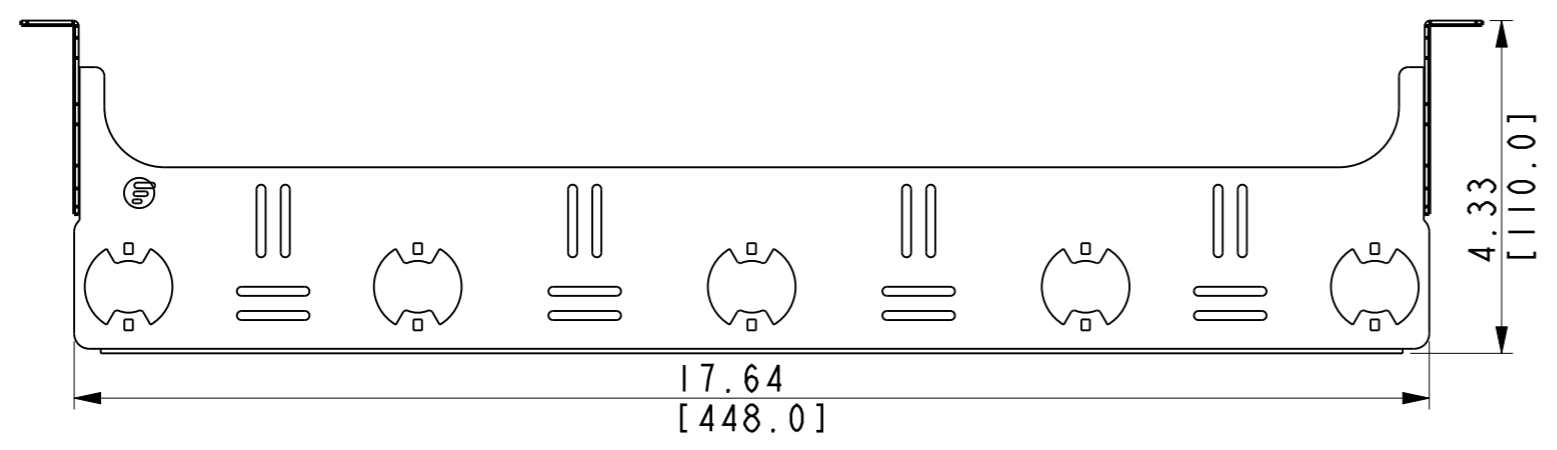

Versions	Release Content	Change Time	Duty Officer
V0	\	2019-04-23	Aaron

	Content	Remarks	<b>FHD-CMP5DR</b>				
Materials							
Colour							
Thickness							
	Signature	YTD	Frame	Versions	Weight	Scale	<b>Exollosion Diagram</b>
			A3			3:5	
Design	Aaron		The Third Perspective 				
Check	Pierce						
Approve	Rotk		SHT 3 OF 1				

Versions	Release Content	Change Time	Duty Officer
V0	\	2019-04-23	Aaron

	Content	Remarks						
Materials	Spcc		<b>FHD-CMP5DR</b>					<b>Cable Management</b>
Colour	Black							
Thickness	1.5		Frame	Versions	Weight	Scale		
	Signature	YTD	A3			2:5	<b>Lacing Bar</b>	
Design	Aaron		The Third Perspective 					
Check	Pierce							
Approve	Rotk		SHT 3 OF 2					

Versions	Release Content	Change Time	Duty Officer
V0	\	2019-04-23	Aaron

Content	Remarks	FHD-CMP5DR				
Materials	ABS+PC	Frame	Versions	Weight	Scale	
Colour	Black	A3			2:1	
Thickness		The Third Perspective 				D-Rings
Signature	YTD	SHT 3 OF 3				
Design	Aaron					
Check	Pierce					
Approve	Rotk					