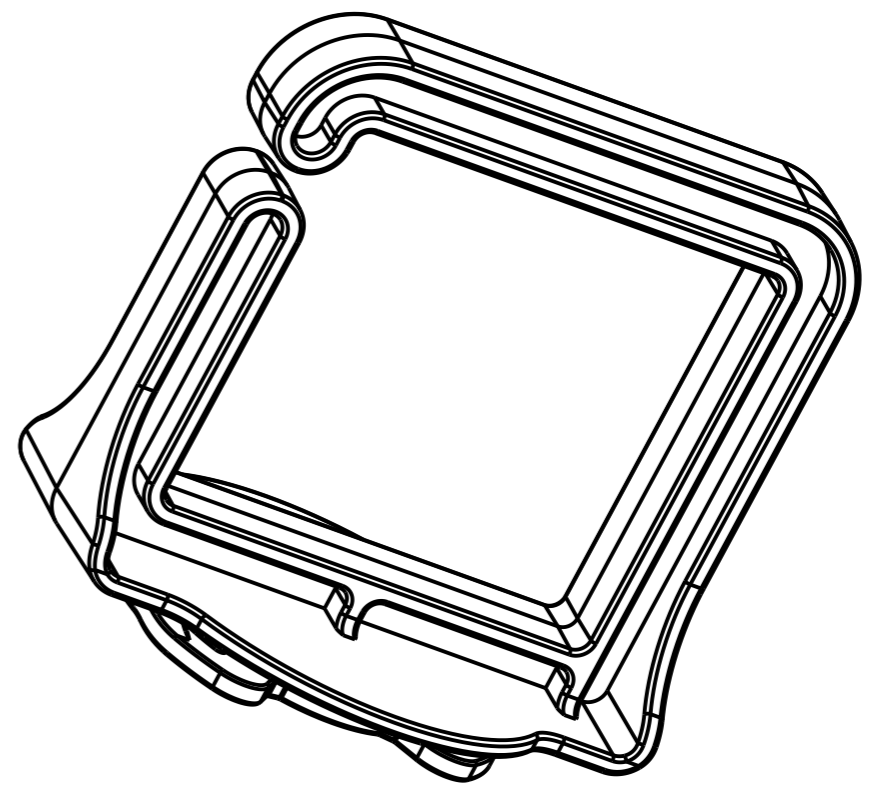

Versions	Release Content	Change Time	Duty Officer
V0	\	2019-04-23	Aaron

	Content	Remarks	<b>FHD-CMP5DR</b>				
Materials							
Colour							
Thickness							
	Signature	YTD	Frame	Versions	Weight	Scale	<b>Exollosion Diagram</b>
			A3			3:5	
Design	Aaron		The Third Perspective 				
Check	Pierce						
Approve	Rotk		SHT 3 OF 1				

Versions	Release Content	Change Time	Duty Officer
V0	\	2019-04-23	Aaron

	Content	Remarks						
Materials	Spcc		<b>FHD-CMP5DR</b>					<b>Cable Management</b>
Colour	Black							
Thickness	1.5		Frame	Versions	Weight	Scale		
	Signature	YTD	A3			2:5	<b>Lacing Bar</b>	
Design	Aaron		The Third Perspective 					
Check	Pierce							
Approve	Rotk		SHT 3 OF 2					

Versions	Release Content	Change Time	Duty Officer
V0	\	2019-04-23	Aaron

Content	Remarks	FHD-CMP5DR				
Materials	ABS+PC	Frame	Versions	Weight	Scale	
Colour	Black	A3			2:1	
Thickness		The Third Perspective 				D-Rings
Signature	YTD	SHT 3 OF 3				
Design	Aaron					
Check	Pierce					
Approve	Rotk					