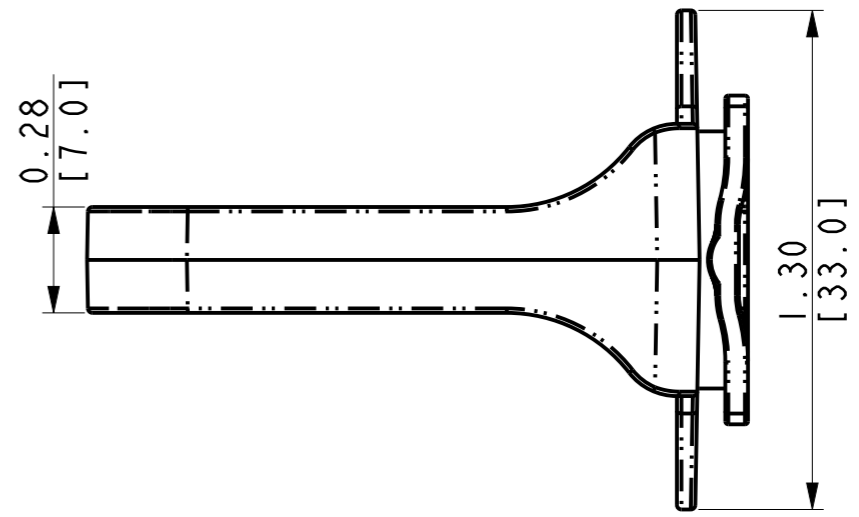

Versions	Release Content	Change Time	Duty Officer
V0	\	2019-04-23	Aaron

	Content	Remarks	<b>FHD-CMP5DR</b>				
Materials							
Colour							
Thickness							
	Signature	YTD	Frame	Versions	Weight	Scale	<b>Exollosion Diagram</b>
			A3			3:5	
Design	Aaron		The Third Perspective 				
Check	Pierce						
Approve	Rotk		SHT 3 OF 1				

Versions	Release Content	Change Time	Duty Officer
V0	\	2019-04-23	Aaron

	Content	Remarks						
Materials	Spcc		<b>FHD-CMP5DR</b>					<b>Cable Management</b>
Colour	Black							
Thickness	1.5		Frame	Versions	Weight	Scale		
	Signature	YTD	A3			2:5	<b>Lacing Bar</b>	
Design	Aaron		The Third Perspective 					
Check	Pierce							
Approve	Rotk		SHT 3 OF 2					

Versions	Release Content	Change Time	Duty Officer
V0	\	2019-04-23	Aaron

Content	Remarks	FHD-CMP5DR				
Materials	ABS+PC	Frame	Versions	Weight	Scale	
Colour	Black	A3			2:1	
Thickness		The Third Perspective 				D-Rings
Signature	YTD	SHT 3 OF 3				
Design	Aaron					
Check	Pierce					
Approve	Rotk					