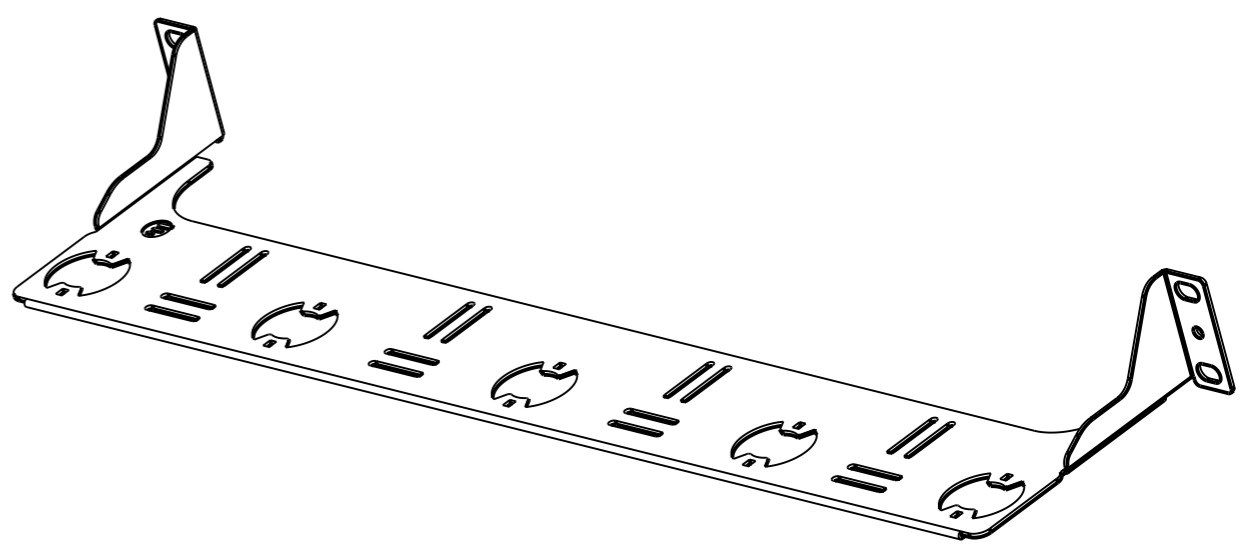

Versions	Release Content	Change Time	Duty Officer
V0	\	2019-04-23	Aaron

	Content	Remarks	<b>FHD-CMP5DR</b>				
Materials							
Colour							
Thickness							
	Signature	YTD	Frame	Versions	Weight	Scale	<b>Exollosion Diagram</b>
			A3			3:5	
Design	Aaron		The Third Perspective 				
Check	Pierce						
Approve	Rotk		SHT 3 OF 1				

Versions	Release Content	Change Time	Duty Officer
V0	\	2019-04-23	Aaron

	Content	Remarks						
Materials	Spcc		<b>FHD-CMP5DR</b>					<b>Cable Management</b>
Colour	Black							
Thickness	1.5		Frame	Versions	Weight	Scale		
	Signature	YTD	A3			2:5	<b>Lacing Bar</b>	
Design	Aaron		The Third Perspective 					
Check	Pierce							
Approve	Rotk		SHT 3 OF 2					

Versions	Release Content	Change Time	Duty Officer
V0	\	2019-04-23	Aaron

Content	Remarks	FHD-CMP5DR				
Materials	ABS+PC	Frame	Versions	Weight	Scale	
Colour	Black	A3			2:1	
Thickness		The Third Perspective 				D-Rings
Signature	YTD	SHT 3 OF 3				
Design	Aaron					
Check	Pierce					
Approve	Rotk					