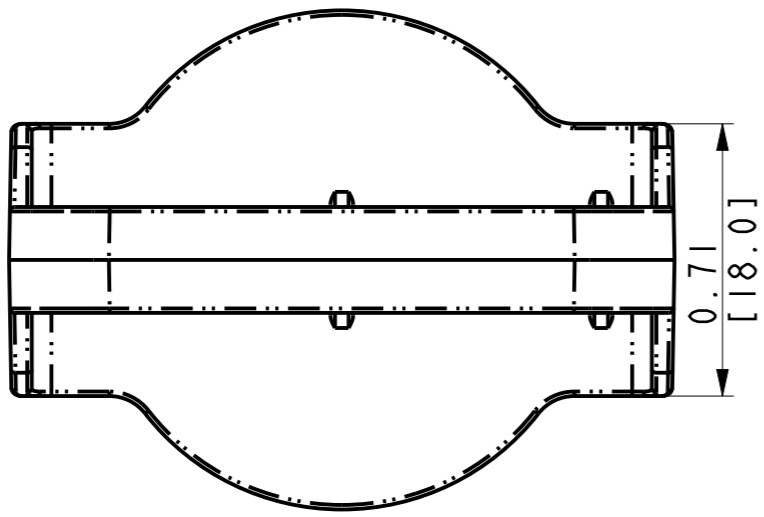

Versions	Release Content	Change Time	Duty Officer
V0	\	2019-04-23	Aaron

	Content	Remarks	<b>FHD-CMP5DR</b>				
Materials							
Colour							
Thickness							
	Signature	YTD	Frame	Versions	Weight	Scale	<b>Exollosion Diagram</b>
			A3			3:5	
Design	Aaron		The Third Perspective 				
Check	Pierce						
Approve	Rotk		SHT 3 OF 1				

Versions	Release Content	Change Time	Duty Officer
V0	\	2019-04-23	Aaron

	Content	Remarks						
Materials	Spcc		<b>FHD-CMP5DR</b>					<b>Cable Management</b>
Colour	Black							
Thickness	1.5		Frame	Versions	Weight	Scale		
	Signature	YTD	A3			2:5	<b>Lacing Bar</b>	
Design	Aaron		The Third Perspective 					
Check	Pierce							
Approve	Rotk		SHT 3 OF 2					

Versions	Release Content	Change Time	Duty Officer
V0	\	2019-04-23	Aaron

Content	Remarks	FHD-CMP5DR				
Materials	ABS+PC	Frame	Versions	Weight	Scale	
Colour	Black	A3			2:1	
Thickness		The Third Perspective 				D-Rings
Signature	YTD	SHT 3 OF 3				
Design	Aaron					
Check	Pierce					
Approve	Rotk					