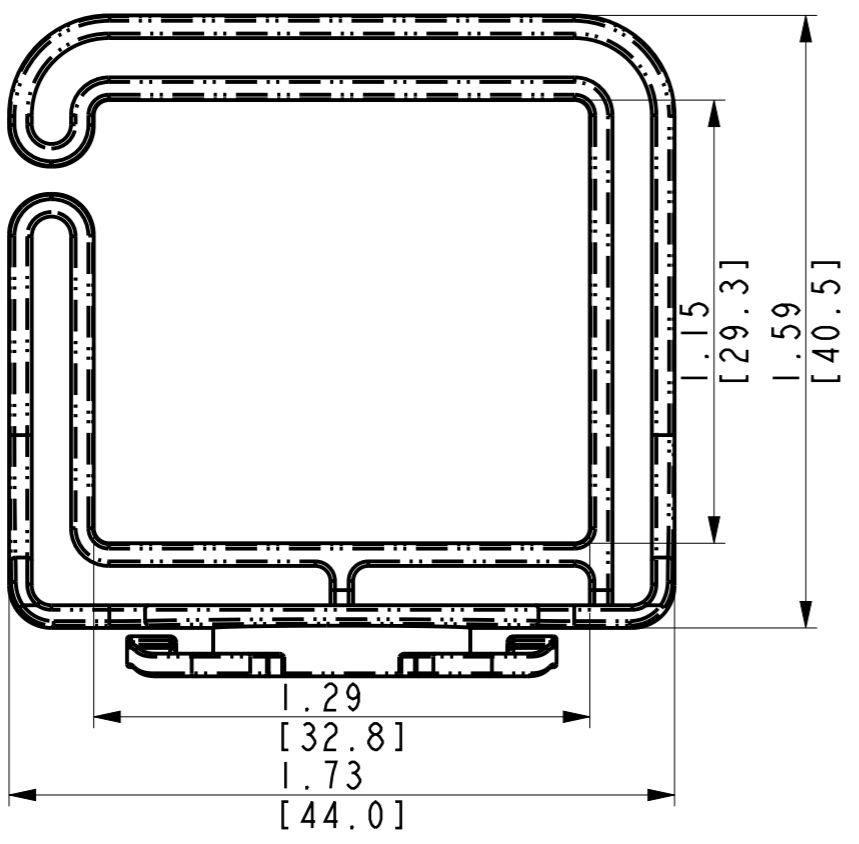

Versions	Release Content	Change Time	Duty Officer
V0	\	2019-04-23	Aaron

	Content	Remarks	<b>FHD-CMP5DR</b>				
Materials							
Colour							
Thickness							
	Signature	YTD	Frame	Versions	Weight	Scale	<b>Exollosion Diagram</b>
			A3			3:5	
Design	Aaron		The Third Perspective 				
Check	Pierce						
Approve	Rotk		SHT 3 OF 1				

Versions	Release Content	Change Time	Duty Officer
V0	\	2019-04-23	Aaron

	Content	Remarks						
Materials	Spcc		<b>FHD-CMP5DR</b>					<b>Cable Management</b>
Colour	Black							
Thickness	1.5		Frame	Versions	Weight	Scale		
	Signature	YTD	A3			2:5	<b>Lacing Bar</b>	
Design	Aaron		The Third Perspective 					
Check	Pierce							
Approve	Rotk		SHT 3 OF 2					

Versions	Release Content	Change Time	Duty Officer
V0	\	2019-04-23	Aaron

Content	Remarks	FHD-CMP5DR				
Materials	ABS+PC	Frame	Versions	Weight	Scale	
Colour	Black	A3			2:1	
Thickness		The Third Perspective 				D-Rings
Signature	YTD	SHT 3 OF 3				
Design	Aaron					
Check	Pierce					
Approve	Rotk					