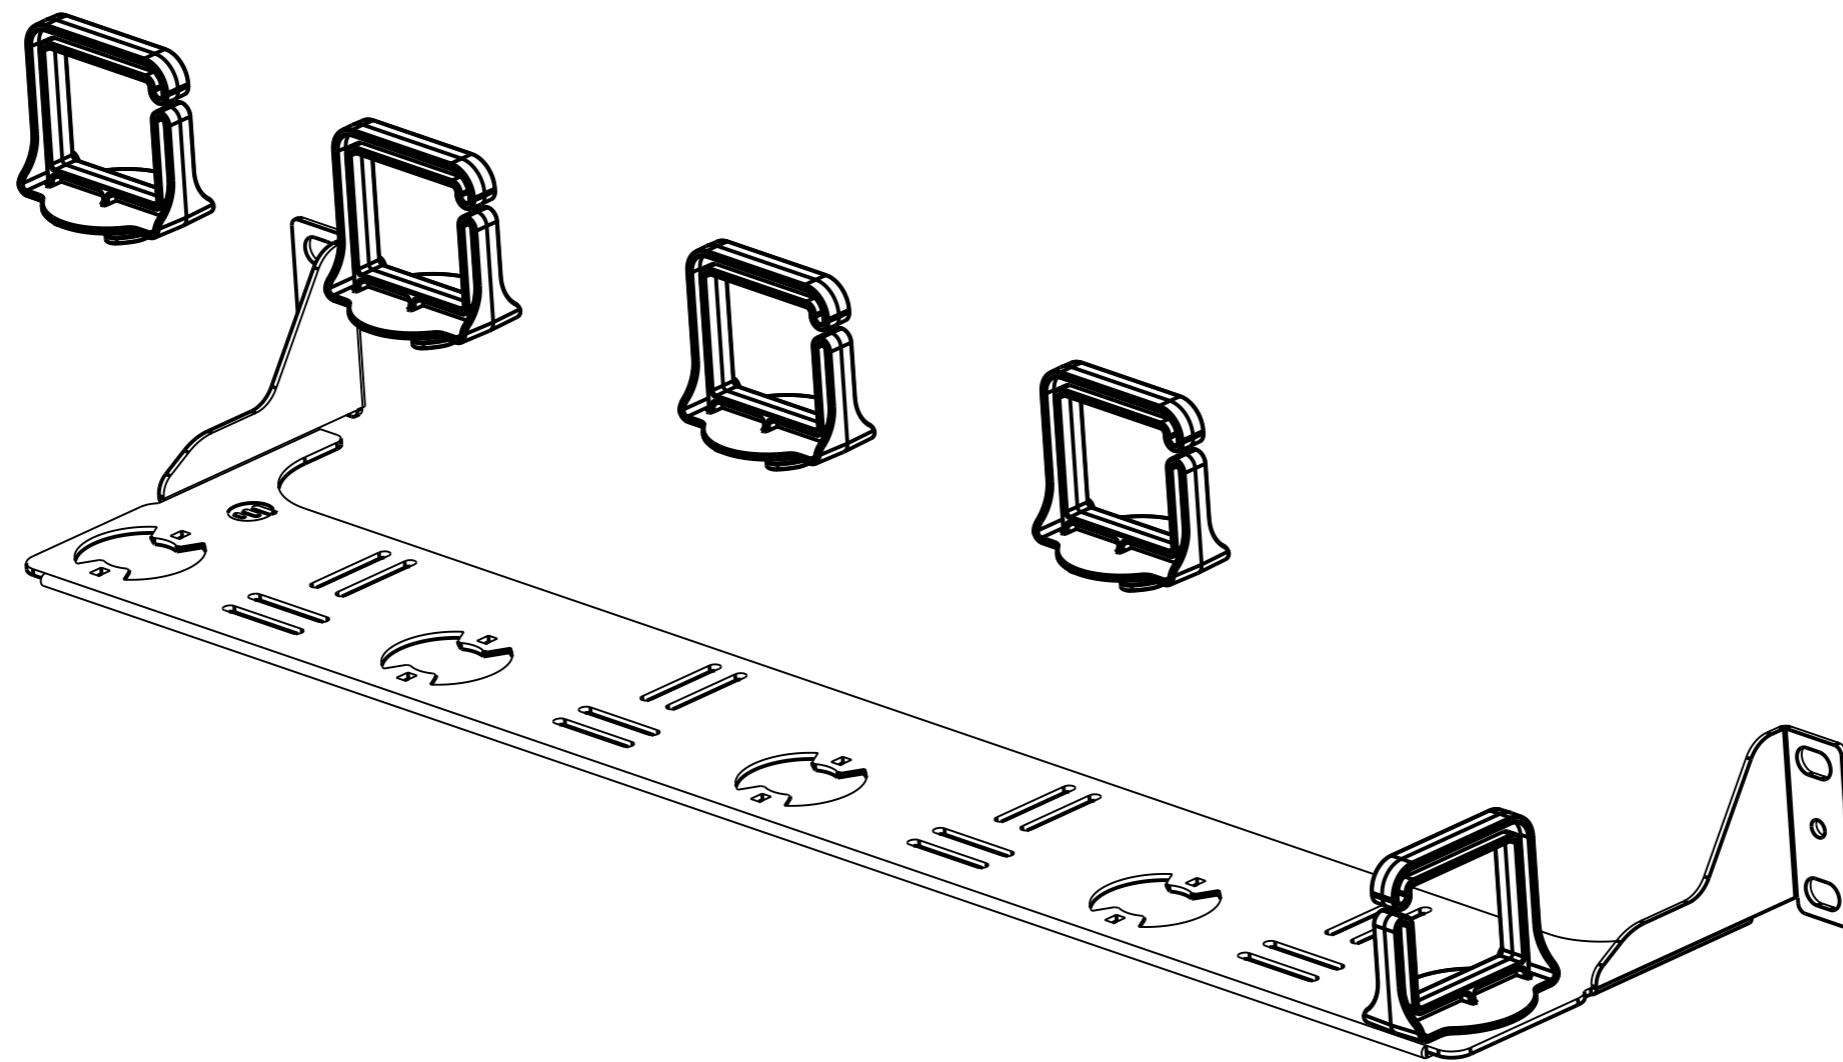

Versions	Release Content	Change Time	Duty Officer
V0	\	2019-04-23	Aaron

	Content	Remarks	<b>FHD-CMP5DR</b>				
Materials							
Colour							
Thickness							
	Signature	YTD	Frame	Versions	Weight	Scale	<b>Exollosion Diagram</b>
			A3			3:5	
Design	Aaron		The Third Perspective 				
Check	Pierce						
Approve	Rotk		SHT 3 OF 1				

Versions	Release Content	Change Time	Duty Officer
V0	\	2019-04-23	Aaron

	Content	Remarks						
Materials	Spcc		<b>FHD-CMP5DR</b>					<b>Cable Management</b>
Colour	Black							
Thickness	1.5		Frame	Versions	Weight	Scale		
	Signature	YTD	A3			2:5	<b>Lacing Bar</b>	
Design	Aaron		The Third Perspective 					
Check	Pierce							
Approve	Rotk		SHT 3 OF 2					

Versions	Release Content	Change Time	Duty Officer
V0	\	2019-04-23	Aaron

Content	Remarks	FHD-CMP5DR				
Materials	ABS+PC	Frame	Versions	Weight	Scale	
Colour	Black	A3			2:1	
Thickness		The Third Perspective 				D-Rings
Signature	YTD	SHT 3 OF 3				
Design	Aaron					
Check	Pierce					
Approve	Rotk					