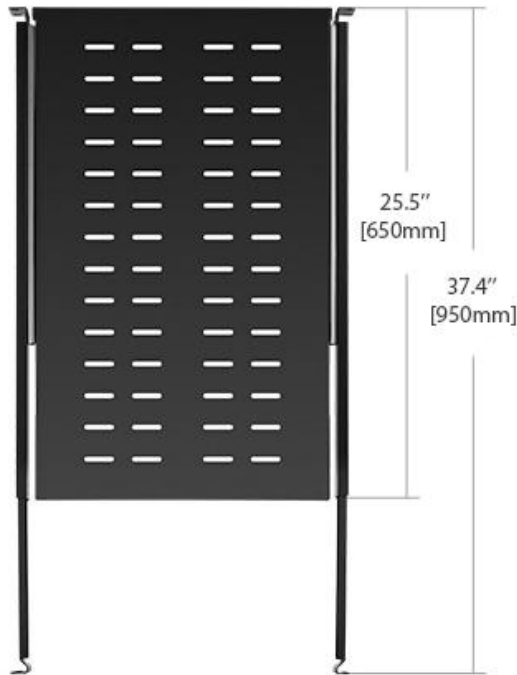

FS-1USSH Cabinet Shelf Datasheet

Supply additional storage space for heavy, mission critical hardware and non-rack mount equipment.

1U Adjustable Sliding Shelf

This sliding shelf is compatible with 19" EIA standard 4-post open racks or cabinets which can be adjusted from 25.59" to 37.40" (mounting depth) to fit your racks, supporting equipment without rack-mounted brackets such as servers, UPS units, monitors and IT related equipment, etc.

Standards Compliance

- ISO9001 Certificate

Features

- 4-post rack compatible
- 25.59"-37.40" adjustable depth
- SPCC Material
- Supports up to 132.28lbs (60kg)
- Install into 1U of rack space
- Accommodates wide variety of electronic equipment
- Required mounting hardware included

Product Specification

Product Type	Sliding Shelf
No. of Rack Spaces	1U
Rack Type	4 Post
Material	SPCC
Weight Capacity - Stationary	132.28lbs (60.00kg)
Mounting Depth Range	25.59"-37.40" (650-950mm)
Dimensions (HxWxD)	1.69"x19.00"x25.59" (43x483x650mm)
Accessories	M6*12mm screw x8 and M6 nut x8
Application	Matching for EIA 19" racks or cabinets

Product Application

Adjustable sliding shelf supports equipment without rack-mounted brackets such as servers, UPS units, monitors and IT related equipment, etc.

Technical Drawing

Top View

Front View

Dimensions are in inches. (Dimensions in parentheses are in millimeters).