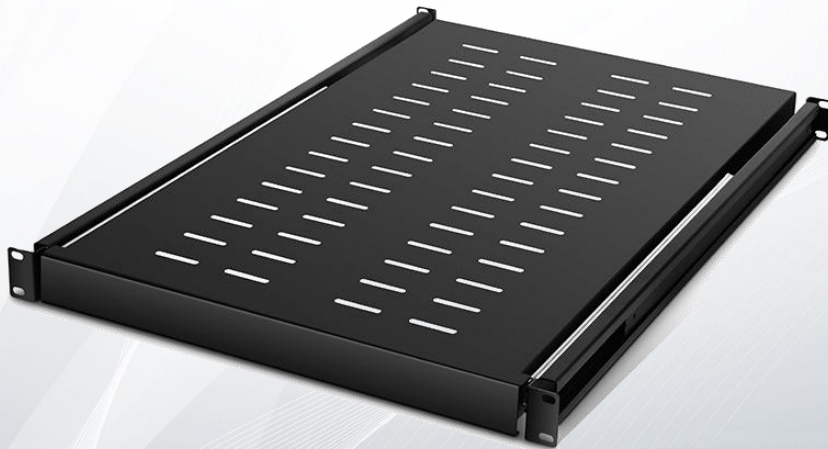

FS-1USSH Cabinet Shelf Datasheet

Supply additional storage space for heavy, mission critical hardware and non-rack mount equipment.

1U Adjustable Sliding Shelf

This sliding shelf is compatible with 19" EIA standard 4-post open racks or cabinets which can be adjusted from 25.59" to 37.40" (mounting depth) to fit your racks, supporting equipment without rack-mounted brackets such as servers, UPS units, monitors and IT related equipment, etc.

Standards Compliance

- ISO9001 Certificate

Features

- 4-post rack compatible
- 25.59"-37.40" adjustable depth
- SPCC Material
- Supports up to 132.28lbs (60kg)
- Install into 1U of rack space
- Accommodates wide variety of electronic equipment
- Required mounting hardware included

Product Specification

Product Type	Sliding Shelf
No. of Rack Spaces	1U
Rack Type	4 Post
Material	SPCC
Weight Capacity - Stationary	132.28lbs (60.00kg)
Mounting Depth Range	25.59"-37.40" (650-950mm)
Dimensions (HxWxD)	1.69"x19.00"x25.59" (43x483x650mm)
Accessories	M6*12mm screw x8 and M6 nut x8
Application	Matching for EIA 19" racks or cabinets

Product Application

Adjustable sliding shelf supports equipment without rack-mounted brackets such as servers, UPS units, monitors and IT related equipment, etc.

Technical Drawing

Top View

Front View

Dimensions are in inches. (Dimensions in parentheses are in millimeters).