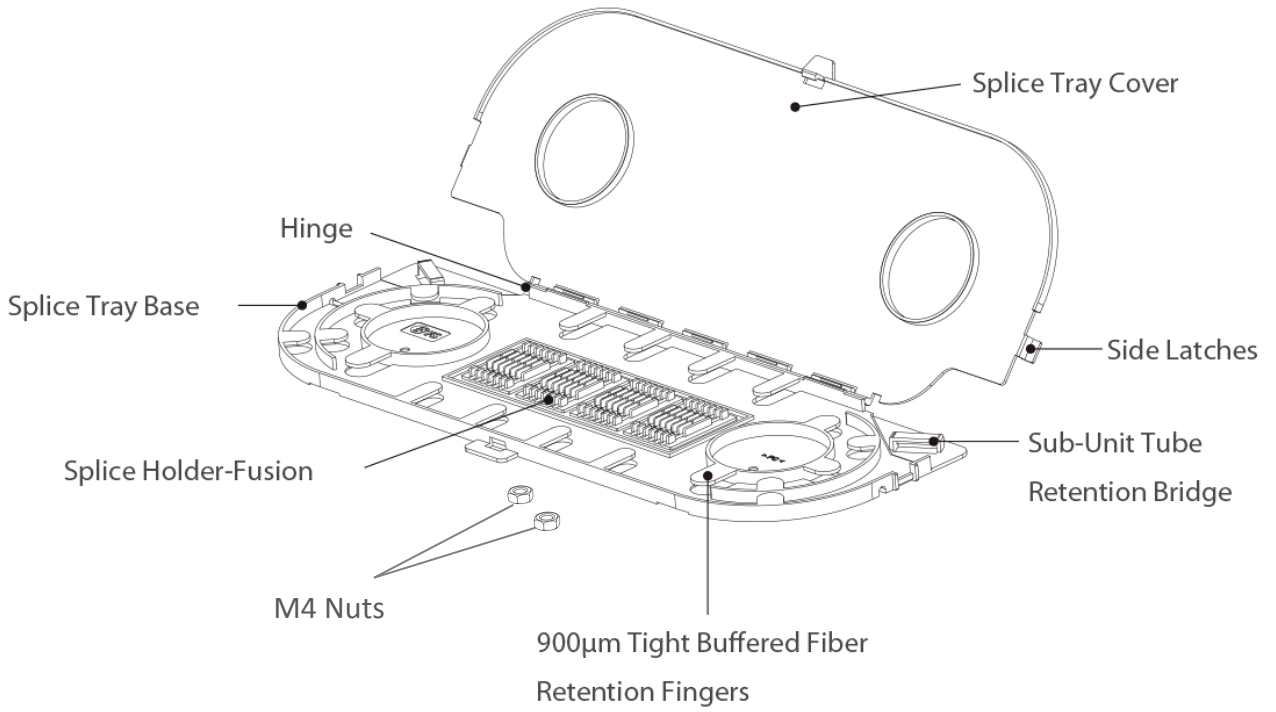

FHD Fiber Optical Splice Tray

PROVIDE A FLEXIBLE SYSTEM FOR MANAGING FIBER OPTIC SPLICES

FHD Fiber Optical Splice Tray

The fiber optical splice tray shall house and protect fiber optic splices, guarantee proper fiber cable management and bend radius control, and allow for clear labeling and logical organization of the fiber optic splices. The fiber optical splice tray can hold and protect up to 24 fusion splices within FHD series rack mount fiber enclosures.

The fiber optical splice tray is ideal for splicing fiber to factory-terminated pigtails and is suitable for applications where fusion splicing yields installation time and labor cost benefits.

Standards Compliance

- RoHS Compliant
- ISO9001 Certificate

Features

- Houses up to 24 fusion splices
- Increased fiber splicing capacity
- Integral bend radius control
- Self-contained slacking and spooling
- Self-stacking trays with interlocking hinge
- Clear, hinged cover
- Fits in all FHD rack mount fiber enclosure

Product View

Product Specification

Capacity	24 Fibers
Fiber Splice Jacket OD	≤0.9mm
Material	ABS UL94 V0
Working Temperature	-40°C-55°C
Dimensions (HxWxD)	0.37"x14.01"x5.62" (9.4x355.86x142.8mm)
Application	Apply to FHD rack mount enclosures