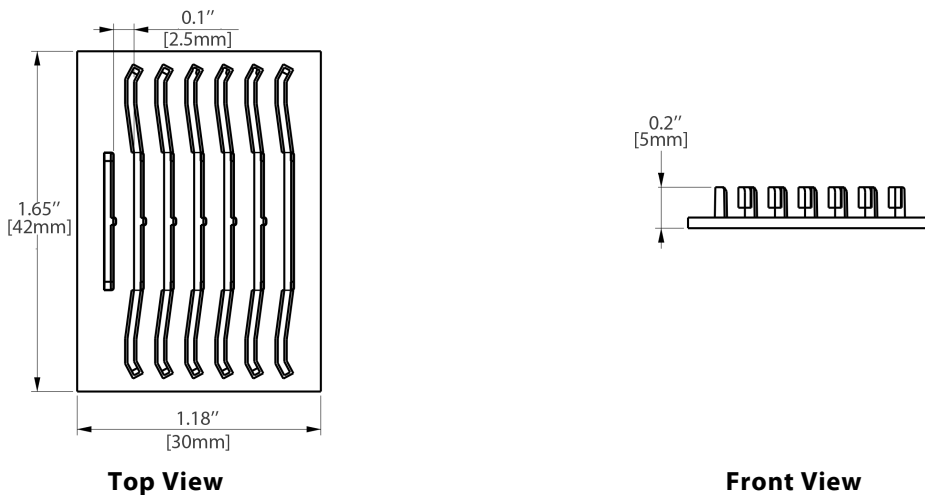

Technical Drawing

Top View

Front View

Splice Holder Dimension

Dimensions are in inches. (Dimensions in parentheses are in millimeters).

Matching Products List

Item No.	ID	Description
1	#34684	1U Rack Mount FHD High Density Fiber Enclosure
2	#70361	1U Rack Mount FHD High Density Slide-out Fiber Enclosure
3	#73205	2U Rack Mount FHD High Density Slide-out Fiber Enclosure
4	#73206	4U Rack Mount FHD High Density Slide-out Fiber Enclosure
5	#35488	12x LC Duplex, 24 Fibers OS2 Single Mode FHD Fiber Adapter Panel
6	#35484	6x SC Duplex, 12 Fibers OS2 Single Mode FHD Fiber Adapter Panel
7	#42459	1m (3ft) LC UPC 12 Fibers OS2 Single Mode Unjacketed Color-Coded Fiber Optic Pigtail
8	#42458	1m (3ft) SC UPC 12 Fibers OS2 Single Mode Unjacketed Color-Coded Fiber Optic Pigtail
9	#13663	1.2x40mm Fiber Optic Splice Protection Sleeve-Single Fiber, 100pcs/pkg