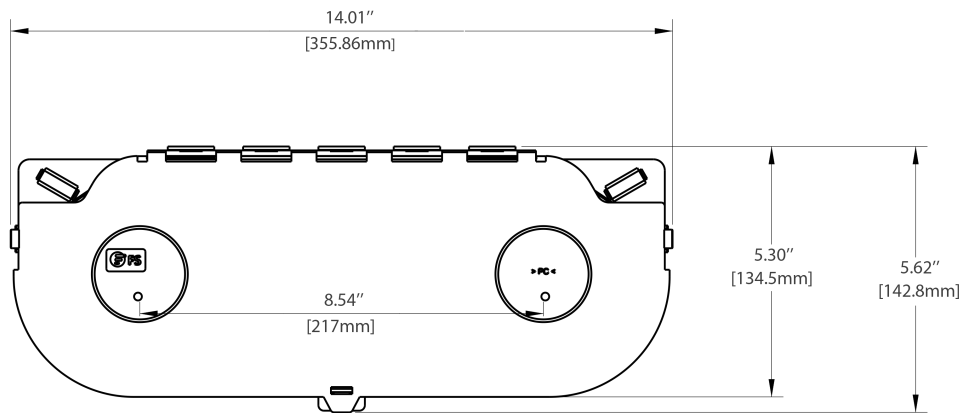

Product View

Product Specification

Capacity	24 Fibers
Fiber Splice Jacket OD	≤0.9mm
Material	ABS UL94 V0
Working Temperature	-40°C-55°C
Dimensions (HxWxD)	0.37"x14.01"x5.62" (9.4x355.86x142.8mm)
Application	Apply to FHD rack mount enclosures

Technical Drawing

Top View

Front View

Splice Holder Dimension

Dimensions are in inches. (Dimensions in parentheses are in millimeters).

Matching Products List

Item No.	ID	Description
1	#34684	1U Rack Mount FHD High Density Fiber Enclosure
2	#70361	1U Rack Mount FHD High Density Slide-out Fiber Enclosure
3	#73205	2U Rack Mount FHD High Density Slide-out Fiber Enclosure
4	#73206	4U Rack Mount FHD High Density Slide-out Fiber Enclosure
5	#35488	12x LC Duplex, 24 Fibers OS2 Single Mode FHD Fiber Adapter Panel
6	#35484	6x SC Duplex, 12 Fibers OS2 Single Mode FHD Fiber Adapter Panel
7	#42459	1m (3ft) LC UPC 12 Fibers OS2 Single Mode Unjacketed Color-Coded Fiber Optic Pigtail
8	#42458	1m (3ft) SC UPC 12 Fibers OS2 Single Mode Unjacketed Color-Coded Fiber Optic Pigtail
9	#13663	1.2x40mm Fiber Optic Splice Protection Sleeve-Single Fiber, 100pcs/pkg