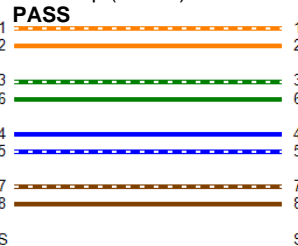

Worst Case Margin Worst Case Value