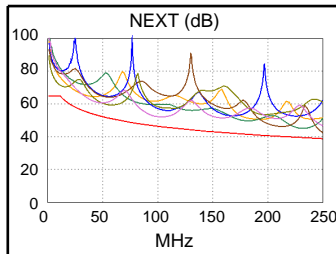

Main Adapter: DTX-PC6/MN

Remote Adapter: DTX-PC6/SR

Length (ft)	[Pair 12]	6
Prop. Delay (ns)	[Pair 36]	10
Delay Skew (ns)	[Pair 36]	1
Resistance (ohms)	[Pair 12]	0.9

Wire Map (T568B)  
**PASS**

	Worst Case Margin		Worst Case Value	
<b>PASS</b>	MAIN	SR	MAIN	SR
Worst Pair	36-45		36-45	
<b>NEXT (dB)</b>	3.7		3.7	
Freq. (MHz)	250.0		250.0	
Limit (dB)	38.8		38.8	

<b>PASS</b>	MAIN	SR	MAIN	SR
Worst Pair	12		12	
<b>RL (dB)</b>	2.0		11.4	
Freq. (MHz)	24.6		249.5	
Limit (dB)	24.0		14.0	