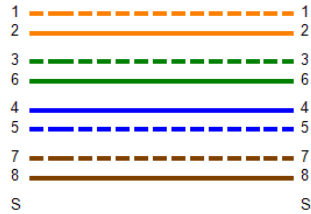

Main Adapter: DTX-PCU6M

Remote Adapter: DTX-PCU6R

Length (ft)	[Pair 12]	5
Prop. Delay (ns)	[Pair 36]	8
Delay Skew (ns)	[Pair 36]	1
Resistance (ohms)	[Pair 36]	1.8

Wire Map (T568B)
PASS

	Worst Case Margin		Worst Case Value	
PASS	MAIN	SR	MAIN	SR
Worst Pair	36-45		36-45	
NEXT (dB)	4.8		4.8	
Freq. (MHz)	250.0		250.0	
Limit (dB)	39.0		39.0	