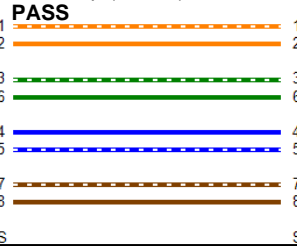

Cable ID: CAT6-UTP-4FT

Date / Time: 01/08/2018 08:56:09 AM
Headroom 6.1 dB (NEXT 36-45)
Test Limit: TIA Patch Cord Cat6 1.5m
 Cable Type: Cat 6 U/UTP
 NVP: 69.0%

Software Version: V5.2 Build 1
 Limits Version: V6.1
 Calibration Start Date:
 Main (Module): 06/29/2017
 Remote (Module): 06/29/2017

Test Summary: PASS

Model: DSX-5000
 Main S/N: 3716097
 Remote S/N: 3759055
 Main Adapter: DSX-PC6
 Remote Adapter: DSX-PC6

Length (ft)	[Pair 78]	4
Prop. Delay (ns)	[Pair 36]	7
Delay Skew (ns)	[Pair 12]	1
Resistance (ohms)	[Pair 12]	0.00

Wire Map (T568B)

Worst Case Margin Worst Case Value

PASS	MAIN	SR	MAIN	SR
Worst Pair	12-45	36-45	12-45	36-45
NEXT (dB)	6.5	6.1	6.7	6.3
Freq. (MHz)	200.0	242.5	203.5	246.0
Limit (dB)	40.9	39.3	40.7	39.1

PASS	MAIN	SR	MAIN	SR
Worst Pair	45	45	45	45
RL (dB)	7.5	7.6	7.6	7.7
Freq. (MHz)	220.0	225.0	224.0	228.0
Limit (dB)	14.6	14.5	14.5	14.4