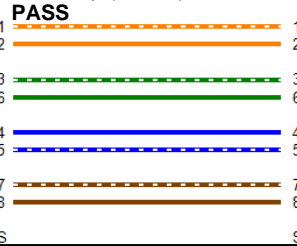

Remote Adapter: DSX-PC6

Length (ft)	[Pair 12]	3
Prop. Delay (ns)	[Pair 45]	6
Delay Skew (ns)	[Pair 12]	0
Resistance (ohms)	[Pair 78]	0.52

Wire Map (T568B)

Worst Case Margin Worst Case Value

PASS	MAIN	SR	MAIN	SR
Worst Pair	36-78	36-78	36-78	12-45
NEXT (dB)	5.7	4.8	6.1	5.3
Freq. (MHz)	203.5	201.0	211.5	248.5
Limit (dB)	41.0	41.1	40.6	39.3