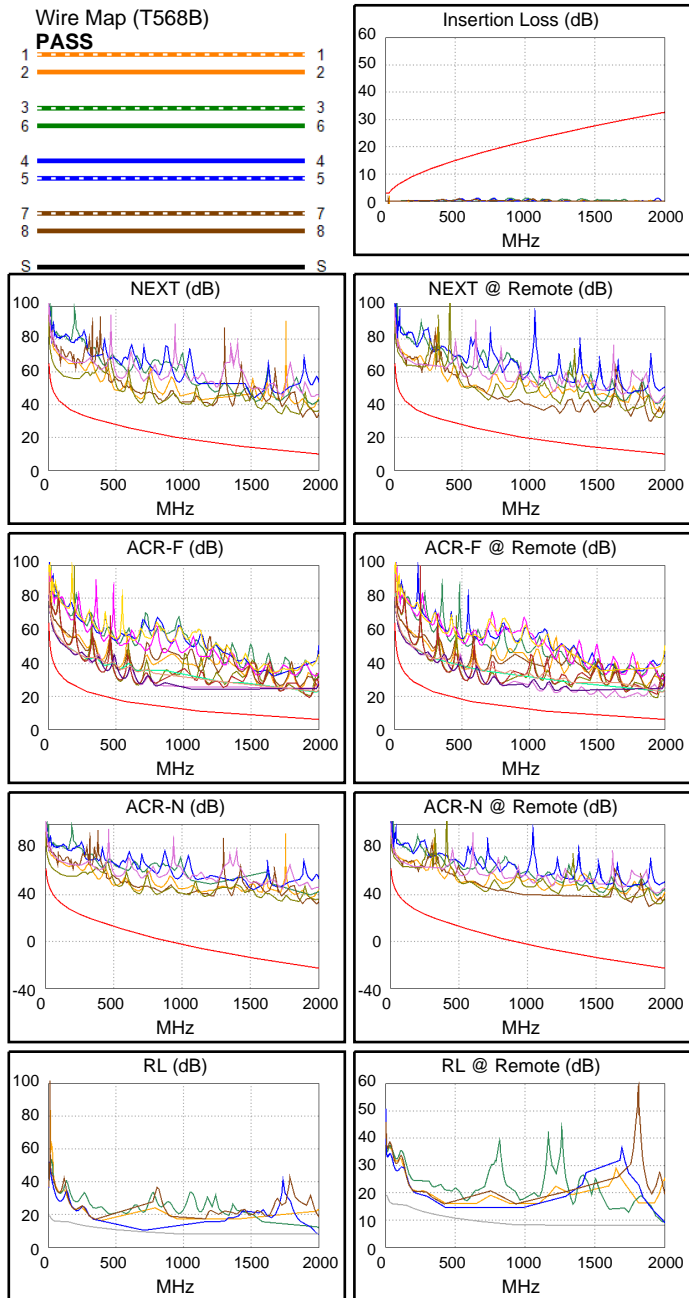

Limits Version: V7.0

Calibration Date:

Main (Module): 02/06/2018

Remote (Module): 02/06/2018

Test Summary: PASS

Model: DSX-8000

Main S/N: 1803463

Remote S/N: 1803429

Main Adapter: DSX-CHA804

Remote Adapter: DSX-CHA804

Length (ft), Limit 98	[Pair 12]	3
Prop. Delay (ns), Limit 179	[Pair 12]	4
Delay Skew (ns), Limit 17	[Pair 12]	0
Resistance (ohms), Limit 6.40	[Pair 78]	0.23
Insertion Loss Margin (dB)	[Pair 36]	21.0
Frequency (MHz)	[Pair 36]	1018.0
Limit (dB)	[Pair 36]	22.2

Worst Case Margin Worst Case Value

PASS	MAIN	SR	MAIN	SR
Worst Pair	36-78	36-45	36-45	36-45
NEXT (dB)	16.8	17.8	21.2	18.7
Freq. (MHz)	684.0	1226.	1888.	1890.
Limit (dB)	24.2	16.6	10.7	10.6
Worst Pair	36	36	36	36
PS NEXT (dB)	17.1	19.3	22.8	20.9
Freq. (MHz)	678.0	676.0	1982.	1894.
Limit (dB)	21.3	21.3	7.5	8.1

PASS	MAIN	SR	MAIN	SR
Worst Pair	78-36	36-78	78-36	36-45
ACR-F (dB)	10.3	10.9	10.3	12.5
Freq. (MHz)	1560.	1564.	1560.	1936.
Limit (dB)	8.1	8.1	8.1	6.2
Worst Pair	36	36	36	45
PS ACR-F (dB)	12.1	11.8	12.5	14.5
Freq. (MHz)	669.0	669.0	1712.	1944.
Limit (dB)	12.5	12.5	4.3	3.2