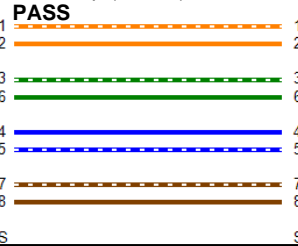

**Cable ID: CAT6-UTP-3FT**

Date / Time: 01/08/2018 09:12:32 AM  
**Headroom 4.5 dB (NEXT 12-45)**  
**Test Limit: TIA Patch Cord Cat6 1.0m**  
 Cable Type: Cat 6 U/UTP  
 NVP: 69.0%

Software Version: V5.2 Build 1  
 Limits Version: V6.1  
 Calibration Start Date:  
 Main (Module): 06/29/2017  
 Remote (Module): 06/29/2017

**Test Summary: PASS**

Model: DSX-5000  
 Main S/N: 3716097  
 Remote S/N: 3759055  
 Main Adapter: DSX-PC6  
 Remote Adapter: DSX-PC6

Length (ft)	[Pair 12]	3
Prop. Delay (ns)	[Pair 36]	5
Delay Skew (ns)	[Pair 12]	0
Resistance (ohms)	[Pair 12]	0.00

Wire Map (T568B)

Worst Case Margin Worst Case Value

PASS	MAIN	SR	MAIN	SR
Worst Pair	12-45	12-45	12-45	12-45
<b>NEXT (dB)</b>	4.7	4.5	4.8	4.5
Freq. (MHz)	249.5	250.0	250.0	250.0
Limit (dB)	39.3	39.2	39.2	39.2