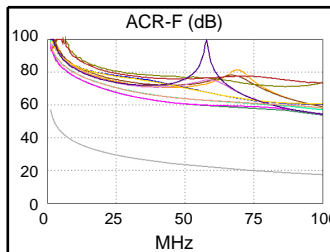

Wire Map (T568B)  
**PASS**

Worst Case Margin Worst Case Value

PASS	MAIN	SR	MAIN	SR
Worst Pair	36-45	36-45	36-78	36-78
<b>NEXT (dB)</b>	32.5	33.3	46.9	46.1
Freq. (MHz)	1.3	1.5	98.3	79.3
Limit (dB)	60.0	60.0	30.2	31.8
Worst Pair	36	36	36	78
<b>PS NEXT (dB)</b>	34.4	35.1	49.7	49.5
Freq. (MHz)	1.1	1.5	98.3	93.0
Limit (dB)	57.0	57.0	27.2	27.6

PASS	MAIN	SR	MAIN	SR
Worst Pair	12-45	45-12	12-45	45-12
<b>ACR-F (dB)</b>	36.4	36.3	36.4	36.3
Freq. (MHz)	99.8	99.8	99.8	99.8
Limit (dB)	17.4	17.4	17.4	17.4
Worst Pair	45	45	78	12
<b>PS ACR-F (dB)</b>	36.8	36.8	37.5	37.6
Freq. (MHz)	1.1	1.0	100.0	99.8
Limit (dB)	53.4	54.4	14.4	14.4

N/A	MAIN	SR	MAIN	SR
Worst Pair	36-45	36-45	36-78	36-78
<b>ACR-N (dB)</b>	35.3	36.1	70.5	67.1
Freq. (MHz)	1.3	1.5	98.3	79.3
Limit (dB)	57.0	57.0	6.4	10.7
Worst Pair	36	36	36	78
<b>PS ACR-N (dB)</b>	37.3	37.9	73.4	72.4
Freq. (MHz)	1.1	1.5	98.3	93.0
Limit (dB)	54.0	54.0	3.4	4.5