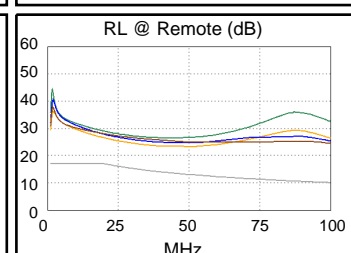

N/A	MAIN	SR	MAIN	SR
Worst Pair	12	12	78	12
RL (dB)	9.7	9.3	14.1	9.7
Freq. (MHz)	20.1	22.0	99.8	43.8
Limit (dB)	17.0	16.6	10.0	13.6