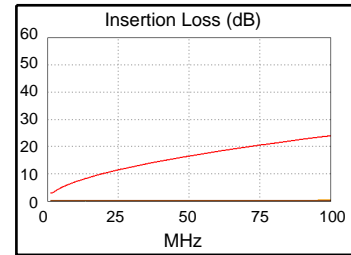

Worst Case Margin Worst Case Value