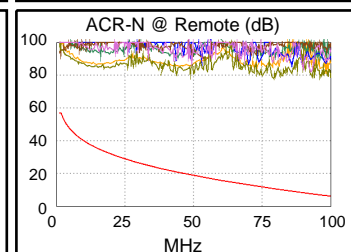

**Test Summary: PASS**

Model: DTX-1800  
 Main S/N: 3178039  
 Remote S/N: 3178046  
 Main Adapter: DTX-CHA002  
 Remote Adapter: DTX-CHA002

Length (ft), Limit 328	[Pair 12]	3
Prop. Delay (ns), Limit 555	[Pair 12]	4
Delay Skew (ns), Limit 50	[Pair 12]	0
Resistance (ohms)	[Pair 12]	0.5
Insertion Loss Margin (dB)	[Pair 12]	23.7
Frequency (MHz)	[Pair 12]	100.0
Limit (dB)	[Pair 12]	24.0

Wire Map (T568B)  
**PASS**

Worst Case Margin Worst Case Value

PASS	MAIN	SR	MAIN	SR
Worst Pair	36-45	36-45	36-78	36-78
<b>NEXT (dB)</b>	32.5	33.3	46.9	46.1
Freq. (MHz)	1.3	1.5	98.3	79.3
Limit (dB)	60.0	60.0	30.2	31.8
Worst Pair	36	36	36	78
<b>PS NEXT (dB)</b>	34.4	35.1	49.7	49.5
Freq. (MHz)	1.1	1.5	98.3	93.0
Limit (dB)	57.0	57.0	27.2	27.6

PASS	MAIN	SR	MAIN	SR
Worst Pair	12-45	45-12	12-45	45-12
<b>ACR-F (dB)</b>	36.4	36.3	36.4	36.3
Freq. (MHz)	99.8	99.8	99.8	99.8
Limit (dB)	17.4	17.4	17.4	17.4
Worst Pair	45	45	78	12
<b>PS ACR-F (dB)</b>	36.8	36.8	37.5	37.6
Freq. (MHz)	1.1	1.0	100.0	99.8
Limit (dB)	53.4	54.4	14.4	14.4

N/A	MAIN	SR	MAIN	SR
Worst Pair	36-45	36-45	36-78	36-78
<b>ACR-N (dB)</b>	35.3	36.1	70.5	67.1
Freq. (MHz)	1.3	1.5	98.3	79.3
Limit (dB)	57.0	57.0	6.4	10.7
Worst Pair	36	36	36	78
<b>PS ACR-N (dB)</b>	37.3	37.9	73.4	72.4
Freq. (MHz)	1.1	1.5	98.3	93.0
Limit (dB)	54.0	54.0	3.4	4.5