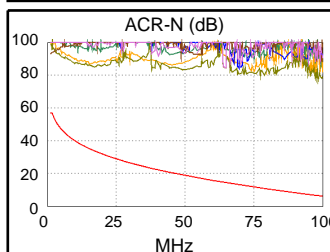

**Test Summary: PASS**

Model: DTX-1800  
 Main S/N: 3178039  
 Remote S/N: 3178046  
 Main Adapter: DTX-CHA002  
 Remote Adapter: DTX-CHA002

Length (ft), Limit 328	[Pair 12]	3
Prop. Delay (ns), Limit 555	[Pair 12]	4
Delay Skew (ns), Limit 50	[Pair 12]	0
Resistance (ohms)	[Pair 12]	0.5
Insertion Loss Margin (dB)	[Pair 12]	23.7
Frequency (MHz)	[Pair 12]	100.0
Limit (dB)	[Pair 12]	24.0

Wire Map (T568B)  
**PASS**

Worst Case Margin Worst Case Value

PASS	MAIN	SR	MAIN	SR
Worst Pair	36-45	36-45	36-78	36-78
<b>NEXT (dB)</b>	32.5	33.3	46.9	46.1
Freq. (MHz)	1.3	1.5	98.3	79.3
Limit (dB)	60.0	60.0	30.2	31.8
Worst Pair	36	36	36	78
<b>PS NEXT (dB)</b>	34.4	35.1	49.7	49.5
Freq. (MHz)	1.1	1.5	98.3	93.0
Limit (dB)	57.0	57.0	27.2	27.6

PASS	MAIN	SR	MAIN	SR
Worst Pair	12-45	45-12	12-45	45-12
<b>ACR-F (dB)</b>	36.4	36.3	36.4	36.3
Freq. (MHz)	99.8	99.8	99.8	99.8
Limit (dB)	17.4	17.4	17.4	17.4
Worst Pair	45	45	78	12
<b>PS ACR-F (dB)</b>	36.8	36.8	37.5	37.6
Freq. (MHz)	1.1	1.0	100.0	99.8
Limit (dB)	53.4	54.4	14.4	14.4

N/A	MAIN	SR	MAIN	SR
Worst Pair	36-45	36-45	36-78	36-78
<b>ACR-N (dB)</b>	35.3	36.1	70.5	67.1
Freq. (MHz)	1.3	1.5	98.3	79.3
Limit (dB)	57.0	57.0	6.4	10.7
Worst Pair	36	36	36	78
<b>PS ACR-N (dB)</b>	37.3	37.9	73.4	72.4
Freq. (MHz)	1.1	1.5	98.3	93.0
Limit (dB)	54.0	54.0	3.4	4.5