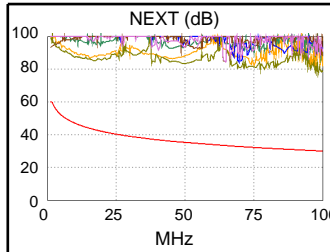

**Cable ID: CAT5E-FTP-3**

Date / Time: 10/13/2018 10:26:17 AM  
**Headroom 32.5 dB (NEXT 36-45)**  
**Test Limit: TIA Cat 5e Channel**  
 Cable Type: Cat 5e F/UTP  
 NVP: 69.0%

Operator: KARIM  
 Software Version: 2.7800  
 Limits Version: 1.9500  
 Calibration Date:  
 Main (Tester): 11/01/2016  
 Remote (Tester): 11/01/2016

**Test Summary: PASS**

Model: DTX-1800  
 Main S/N: 3178039  
 Remote S/N: 3178046  
 Main Adapter: DTX-CHA002  
 Remote Adapter: DTX-CHA002

Length (ft), Limit 328	[Pair 12]	3
Prop. Delay (ns), Limit 555	[Pair 12]	4
Delay Skew (ns), Limit 50	[Pair 12]	0
Resistance (ohms)	[Pair 12]	0.5
Insertion Loss Margin (dB)	[Pair 12]	23.7
Frequency (MHz)	[Pair 12]	100.0
Limit (dB)	[Pair 12]	24.0

Wire Map (T568B)  
**PASS**

Worst Case Margin Worst Case Value

PASS	MAIN	SR	MAIN	SR
Worst Pair	36-45	36-45	36-78	36-78
<b>NEXT (dB)</b>	32.5	33.3	46.9	46.1
Freq. (MHz)	1.3	1.5	98.3	79.3
Limit (dB)	60.0	60.0	30.2	31.8
Worst Pair	36	36	36	78
<b>PS NEXT (dB)</b>	34.4	35.1	49.7	49.5
Freq. (MHz)	1.1	1.5	98.3	93.0
Limit (dB)	57.0	57.0	27.2	27.6

PASS	MAIN	SR	MAIN	SR
Worst Pair	12-45	45-12	12-45	45-12
<b>ACR-F (dB)</b>	36.4	36.3	36.4	36.3
Freq. (MHz)	99.8	99.8	99.8	99.8
Limit (dB)	17.4	17.4	17.4	17.4
Worst Pair	45	45	78	12
<b>PS ACR-F (dB)</b>	36.8	36.8	37.5	37.6
Freq. (MHz)	1.1	1.0	100.0	99.8
Limit (dB)	53.4	54.4	14.4	14.4