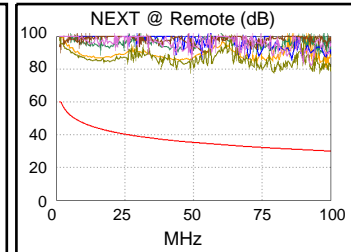

**Cable ID: CAT5E-FTP-3**

Date / Time: 10/13/2018 10:26:17 AM  
**Headroom 32.5 dB (NEXT 36-45)**  
**Test Limit: TIA Cat 5e Channel**  
 Cable Type: Cat 5e F/UTP  
 NVP: 69.0%

Operator: KARIM  
 Software Version: 2.7800  
 Limits Version: 1.9500  
 Calibration Date:  
 Main (Tester): 11/01/2016  
 Remote (Tester): 11/01/2016

**Test Summary: PASS**

Model: DTX-1800  
 Main S/N: 3178039  
 Remote S/N: 3178046  
 Main Adapter: DTX-CHA002  
 Remote Adapter: DTX-CHA002

Length (ft), Limit 328	[Pair 12]	3
Prop. Delay (ns), Limit 555	[Pair 12]	4
Delay Skew (ns), Limit 50	[Pair 12]	0
Resistance (ohms)	[Pair 12]	0.5
Insertion Loss Margin (dB)	[Pair 12]	23.7
Frequency (MHz)	[Pair 12]	100.0
Limit (dB)	[Pair 12]	24.0

Wire Map (T568B)  
**PASS**

Worst Case Margin Worst Case Value

PASS	MAIN	SR	MAIN	SR
Worst Pair	36-45	36-45	36-78	36-78
<b>NEXT (dB)</b>	32.5	33.3	46.9	46.1
Freq. (MHz)	1.3	1.5	98.3	79.3
Limit (dB)	60.0	60.0	30.2	31.8
Worst Pair	36	36	36	78
<b>PS NEXT (dB)</b>	34.4	35.1	49.7	49.5
Freq. (MHz)	1.1	1.5	98.3	93.0
Limit (dB)	57.0	57.0	27.2	27.6

PASS	MAIN	SR	MAIN	SR
Worst Pair	12-45	45-12	12-45	45-12
<b>ACR-F (dB)</b>	36.4	36.3	36.4	36.3
Freq. (MHz)	99.8	99.8	99.8	99.8
Limit (dB)	17.4	17.4	17.4	17.4
Worst Pair	45	45	78	12
<b>PS ACR-F (dB)</b>	36.8	36.8	37.5	37.6
Freq. (MHz)	1.1	1.0	100.0	99.8
Limit (dB)	53.4	54.4	14.4	14.4