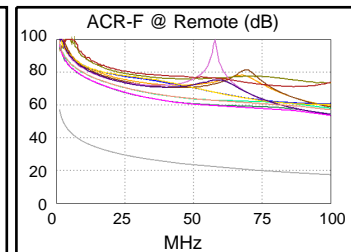

**Test Summary: PASS**

Model: DTX-1800  
 Main S/N: 3178039  
 Remote S/N: 3178046  
 Main Adapter: DTX-CHA002  
 Remote Adapter: DTX-CHA002

Length (ft), Limit 328	[Pair 12]	3
Prop. Delay (ns), Limit 555	[Pair 12]	4
Delay Skew (ns), Limit 50	[Pair 12]	0
Resistance (ohms)	[Pair 12]	0.5
Insertion Loss Margin (dB)	[Pair 12]	23.7
Frequency (MHz)	[Pair 12]	100.0
Limit (dB)	[Pair 12]	24.0

Wire Map (T568B)  
**PASS**

Worst Case Margin Worst Case Value

PASS	MAIN	SR	MAIN	SR
Worst Pair	36-45	36-45	36-78	36-78
<b>NEXT (dB)</b>	32.5	33.3	46.9	46.1
Freq. (MHz)	1.3	1.5	98.3	79.3
Limit (dB)	60.0	60.0	30.2	31.8
Worst Pair	36	36	36	78
<b>PS NEXT (dB)</b>	34.4	35.1	49.7	49.5
Freq. (MHz)	1.1	1.5	98.3	93.0
Limit (dB)	57.0	57.0	27.2	27.6

PASS	MAIN	SR	MAIN	SR
Worst Pair	12-45	45-12	12-45	45-12
<b>ACR-F (dB)</b>	36.4	36.3	36.4	36.3
Freq. (MHz)	99.8	99.8	99.8	99.8
Limit (dB)	17.4	17.4	17.4	17.4
Worst Pair	45	45	78	12
<b>PS ACR-F (dB)</b>	36.8	36.8	37.5	37.6
Freq. (MHz)	1.1	1.0	100.0	99.8
Limit (dB)	53.4	54.4	14.4	14.4

N/A	MAIN	SR	MAIN	SR
Worst Pair	36-45	36-45	36-78	36-78
<b>ACR-N (dB)</b>	35.3	36.1	70.5	67.1
Freq. (MHz)	1.3	1.5	98.3	79.3
Limit (dB)	57.0	57.0	6.4	10.7
Worst Pair	36	36	36	78
<b>PS ACR-N (dB)</b>	37.3	37.9	73.4	72.4
Freq. (MHz)	1.1	1.5	98.3	93.0
Limit (dB)	54.0	54.0	3.4	4.5