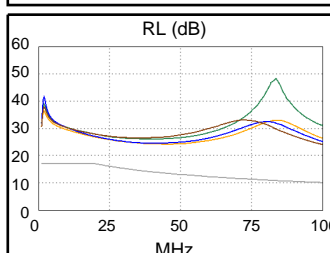

N/A	MAIN	SR	MAIN	SR
Worst Pair	12	12	78	12
RL (dB)	9.7	9.3	14.1	9.7
Freq. (MHz)	20.1	22.0	99.8	43.8
Limit (dB)	17.0	16.6	10.0	13.6