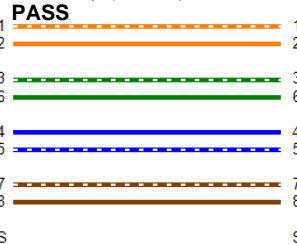

**Cable ID: 70586**

Date / Time: 01/08/2018 09:18:02 AM  
**Headroom 3.9 dB (NEXT 36-45)**  
**Test Limit: TIA Patch Cord Cat6 0.5m**  
 Cable Type: Cat 6 U/UTP  
 NVP: 69.0%

Software Version: V5.2 Build 1  
 Limits Version: V6.1  
 Calibration Start Date:  
 Main (Module): 06/29/2017  
 Remote (Module): 06/29/2017

**Test Summary: PASS**

Model: DSX-5000  
 Main S/N: 3716097  
 Remote S/N: 3759055  
 Main Adapter: DSX-PC6  
 Remote Adapter: DSX-PC6

Length (ft)	[Pair 12]	2
Prop. Delay (ns)	[Pair 36]	4
Delay Skew (ns)	[Pair 36]	1
Resistance (ohms)	[Pair 12]	0.00

Wire Map (T568B)

Worst Case Margin Worst Case Value

<b>PASS</b>	MAIN	SR	MAIN	SR
Worst Pair	36-45	36-45	12-36	12-45
<b>NEXT (dB)</b>	4.1	3.9	5.2	6.1
Freq. (MHz)	13.3	15.5	225.0	248.0
Limit (dB)	64.7	63.3	40.4	39.6