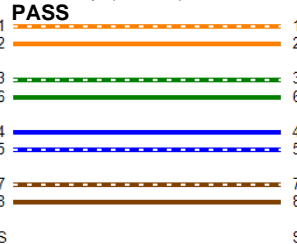

Cable ID: 70643

Date / Time: 01/08/2018 04:24:17 PM
Headroom 5.0 dB (NEXT 12-36)
Test Limit: TIA Patch Cord Cat6 5.0m
 Cable Type: Cat 6 U/UTP
 NVP: 69.0%

Software Version: V5.2 Build 1
 Limits Version: V6.1
 Calibration Start Date:
 Main (Module): 06/29/2017
 Remote (Module): 06/29/2017

Test Summary: PASS

Model: DSX-5000
 Main S/N: 3716097
 Remote S/N: 3759055
 Main Adapter: DSX-PC6
 Remote Adapter: DSX-PC6

Length (ft)	[Pair 12]	20
Prop. Delay (ns)	[Pair 36]	32
Delay Skew (ns)	[Pair 36]	2
Resistance (ohms)	[Pair 45]	0.58

Wire Map (T568B)

Worst Case Margin Worst Case Value

PASS	MAIN	SR	MAIN	SR
Worst Pair	12-36	36-45	12-36	36-45
NEXT (dB)	5.0	5.2	5.0	5.4
Freq. (MHz)	234.0	223.0	234.0	240.5
Limit (dB)	38.6	39.0	38.6	38.4

PASS	MAIN	SR	MAIN	SR
Worst Pair	45	45	45	45
RL (dB)	3.4	4.1	5.3	4.1
Freq. (MHz)	24.1	222.5	222.5	222.5
Limit (dB)	24.0	14.5	14.5	14.5