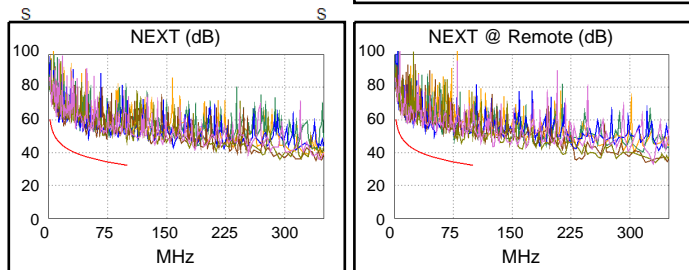

Software Version: V6.5 Build 5

Calibration Date: 02/24/2021

Adapter: DSX-8000R (DSX-PLA804)

S/N: 21049956

Length (ft), Limit 295	[Pair 3,6]	295
Prop. Delay (ns), Limit 498	[Pair 1,2]	445
Delay Skew (ns), Limit 44	[Pair 1,2]	11
Resistance (ohms), Limit 21.00	[Pair 1,2]	16.67
Resist. Unbal. (ohms), Limit 0.490	[Pair 4,5]	0.033
Resist. P2P Unbal. (ohms), Limit 0.580	[Pair 1,2-4,5]	0.117
Insertion Loss Margin (dB)	[Pair 1,2]	2.7
Frequency (MHz)	[Pair 1,2]	100.0
Limit (dB)	[Pair 1,2]	21.0

Worst Case Margin Worst Case Value

PASS	MAIN	SR	MAIN	SR
Worst Pair	1,2-7,8	1,2-7,8	3,6-7,8	3,6-7,8
NEXT (dB)	12.4	11.5	14.6	12.5
Freq. (MHz)	50.8	51.0	99.5	85.3
Limit (dB)	37.1	37.1	32.3	33.4
Worst Pair	7,8	4,5	7,8	3,6
PS NEXT (dB)	14.3	13.4	16.2	14.0
Freq. (MHz)	51.0	19.1	99.3	85.3
Limit (dB)	34.1	41.0	29.4	30.4