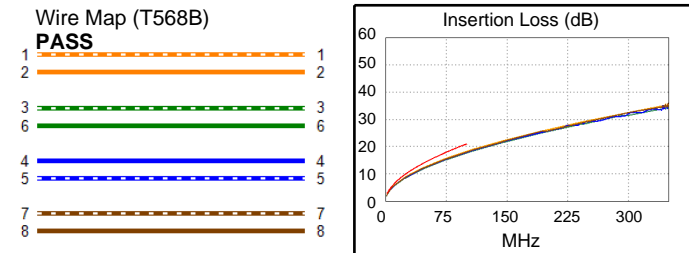

Cable ID: 2-CAT5E-CMR-89.8m

Test Limit: TIA Cat 5e Perm. Link (+All)

Limits Version: V7.5

Date / Time: 02/25/2021 09:49:34 AM

Headroom 11.5 dB (NEXT 1,2-7,8)

Cable Type: Cat 5e U/UTP

NVP: 69.0%

Main: Versiv

Software Version: V6.5 Build 5

Calibration Date: 02/24/2021

Adapter: DSX-8000R (DSX-PLA804)

S/N: 21049956

Length (ft), Limit 295	[Pair 3,6]	295
Prop. Delay (ns), Limit 498	[Pair 1,2]	445
Delay Skew (ns), Limit 44	[Pair 1,2]	11
Resistance (ohms), Limit 21.00	[Pair 1,2]	16.67
Resist. Unbal. (ohms), Limit 0.490	[Pair 4,5]	0.033
Resist. P2P Unbal. (ohms), Limit 0.580	[Pair 1,2-4,5]	0.117
Insertion Loss Margin (dB)	[Pair 1,2]	2.7
Frequency (MHz)	[Pair 1,2]	100.0
Limit (dB)	[Pair 1,2]	21.0