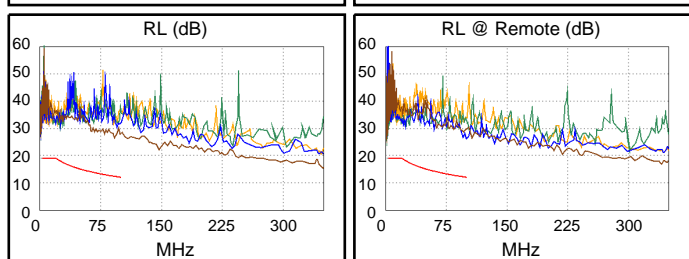

Compliant Network Standards:

10BASE-T	100BASE-TX	100BASE-T4
1000BASE-T	2.5GBASE-T	ATM-25
ATM-51	ATM-155	100VG-AnyLan
TR-4	TR-16 Active	TR-16 Passive