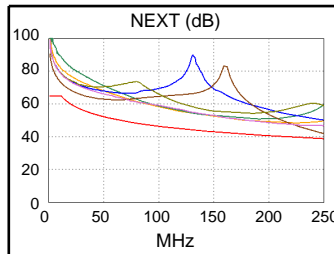

Main Adapter: DTX-PC6/MN

Remote Adapter: DTX-PC6/SR

Length (ft)	[Pair 12]	1
Prop. Delay (ns)	[Pair 36]	2
Delay Skew (ns)	[Pair 36]	1
Resistance (ohms)	[Pair 12]	0.3

Wire Map (T568B)

	Worst Case Margin		Worst Case Value	
<b>PASS</b>	MAIN	SR	MAIN	SR
Worst Pair	36-45		36-45	
<b>NEXT (dB)</b>	3.1		3.1	
Freq. (MHz)	250.0		250.0	
Limit (dB)	38.8		38.8	

<b>PASS</b>	MAIN	SR	MAIN	SR
Worst Pair	12		12	
<b>RL (dB)</b>	5.4		5.9	
Freq. (MHz)	172.5		242.5	
Limit (dB)	15.6		14.1	