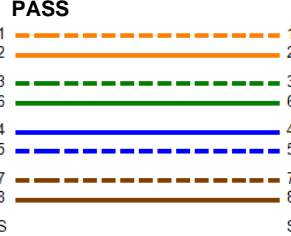

Main Adapter: DTX-PC6/MN

Remote Adapter: DTX-PC6/SR

Length (ft)	[Pair 12]	1
Prop. Delay (ns)	[Pair 36]	2
Delay Skew (ns)	[Pair 36]	1
Resistance (ohms)	[Pair 12]	0.3

Wire Map (T568B)

	Worst Case Margin		Worst Case Value	
<b>PASS</b>	MAIN	SR	MAIN	SR
Worst Pair	36-45		36-45	
<b>NEXT (dB)</b>	3.1		3.1	
Freq. (MHz)	250.0		250.0	
Limit (dB)	38.8		38.8	