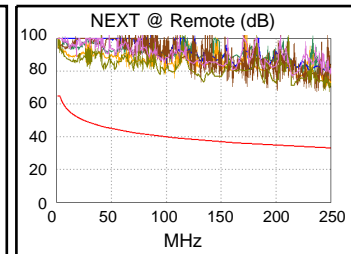

**Cable ID: CAT6-SFTP-1FT**

Date / Time: 10/31/2018 05:26:46 PM  
**Headroom 28.6 dB (NEXT 36-78)**  
**Test Limit: TIA Cat 6 Channel**  
 Cable Type: Cat 6 S/FTP  
 NVP: 70.0%

Operator: KARIM  
 Software Version: 2.7800  
 Limits Version: 1.9500  
 Calibration Date:  
 Main (Tester): 11/01/2016  
 Remote (Tester): 11/01/2016

**Test Summary: PASS**

Model: DTX-1800  
 Main S/N: 3178039  
 Remote S/N: 3178046  
 Main Adapter: DTX-CHA002  
 Remote Adapter: DTX-CHA002

Length (ft), Limit 328	[Pair 12]	1
Prop. Delay (ns), Limit 555	[Pair 12]	1
Delay Skew (ns), Limit 50	[Pair 12]	0
Resistance (ohms)	[Pair 36]	0.2
Insertion Loss Margin (dB)	[Pair 12]	35.8
Frequency (MHz)	[Pair 12]	249.0
Limit (dB)	[Pair 12]	35.9

Wire Map (T568B)  
**PASS**

Worst Case Margin Worst Case Value

PASS	MAIN	SR	MAIN	SR
Worst Pair	36-78	36-78	36-45	36-78
<b>NEXT (dB)</b>	29.0	28.6	34.6	36.7
Freq. (MHz)	3.1	3.9	245.0	248.5
Limit (dB)	64.8	63.3	33.3	33.2
Worst Pair	36	36	36	36
<b>PS NEXT (dB)</b>	28.1	27.7	35.8	38.1
Freq. (MHz)	3.1	2.5	245.0	243.5
Limit (dB)	62.0	62.0	30.3	30.4

PASS	MAIN	SR	MAIN	SR
Worst Pair	45-36	36-45	45-36	36-45
<b>ACR-F (dB)</b>	27.6	27.6	27.6	27.6
Freq. (MHz)	250.0	250.0	250.0	250.0
Limit (dB)	15.3	15.3	15.3	15.3
Worst Pair	45	45	45	45
<b>PS ACR-F (dB)</b>	29.8	29.0	29.8	29.0
Freq. (MHz)	248.0	250.0	249.5	250.0
Limit (dB)	12.4	12.3	12.3	12.3