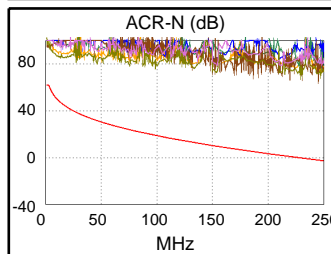

**Test Summary: PASS**

Model: DTX-1800  
 Main S/N: 3178039  
 Remote S/N: 3178046  
 Main Adapter: DTX-CHA002  
 Remote Adapter: DTX-CHA002

Length (ft), Limit 328	[Pair 12]	1
Prop. Delay (ns), Limit 555	[Pair 12]	1
Delay Skew (ns), Limit 50	[Pair 12]	0
Resistance (ohms)	[Pair 36]	0.2
Insertion Loss Margin (dB)	[Pair 12]	35.8
Frequency (MHz)	[Pair 12]	249.0
Limit (dB)	[Pair 12]	35.9

Wire Map (T568B)  
**PASS**

Worst Case Margin Worst Case Value

PASS	MAIN	SR	MAIN	SR
Worst Pair	36-78	36-78	36-45	36-78
<b>NEXT (dB)</b>	29.0	28.6	34.6	36.7
Freq. (MHz)	3.1	3.9	245.0	248.5
Limit (dB)	64.8	63.3	33.3	33.2
Worst Pair	36	36	36	36
<b>PS NEXT (dB)</b>	28.1	27.7	35.8	38.1
Freq. (MHz)	3.1	2.5	245.0	243.5
Limit (dB)	62.0	62.0	30.3	30.4

PASS	MAIN	SR	MAIN	SR
Worst Pair	45-36	36-45	45-36	36-45
<b>ACR-F (dB)</b>	27.6	27.6	27.6	27.6
Freq. (MHz)	250.0	250.0	250.0	250.0
Limit (dB)	15.3	15.3	15.3	15.3
Worst Pair	45	45	45	45
<b>PS ACR-F (dB)</b>	29.8	29.0	29.8	29.0
Freq. (MHz)	248.0	250.0	249.5	250.0
Limit (dB)	12.4	12.3	12.3	12.3

N/A	MAIN	SR	MAIN	SR
Worst Pair	36-45	36-45	36-45	36-78
<b>ACR-N (dB)</b>	32.0	32.0	70.2	72.6
Freq. (MHz)	1.3	2.5	245.0	248.5
Limit (dB)	62.0	61.8	-2.3	-2.7
Worst Pair	36	36	36	36
<b>PS ACR-N (dB)</b>	31.7	30.9	71.3	73.5
Freq. (MHz)	3.1	2.5	245.0	243.5
Limit (dB)	58.4	58.8	-5.2	-5.0