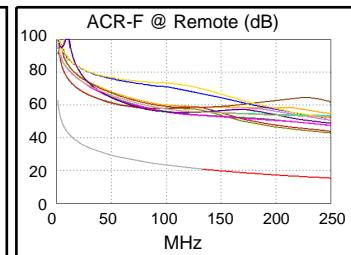

**Test Summary: PASS**

Model: DTX-1800  
 Main S/N: 3178039  
 Remote S/N: 3178046  
 Main Adapter: DTX-CHA002  
 Remote Adapter: DTX-CHA002

Length (ft), Limit 328	[Pair 12]	1
Prop. Delay (ns), Limit 555	[Pair 12]	1
Delay Skew (ns), Limit 50	[Pair 12]	0
Resistance (ohms)	[Pair 36]	0.2
Insertion Loss Margin (dB)	[Pair 12]	35.8
Frequency (MHz)	[Pair 12]	249.0
Limit (dB)	[Pair 12]	35.9

Wire Map (T568B)  
**PASS**

Worst Case Margin Worst Case Value

PASS	MAIN	SR	MAIN	SR
Worst Pair	36-78	36-78	36-45	36-78
<b>NEXT (dB)</b>	29.0	28.6	34.6	36.7
Freq. (MHz)	3.1	3.9	245.0	248.5
Limit (dB)	64.8	63.3	33.3	33.2
Worst Pair	36	36	36	36
<b>PS NEXT (dB)</b>	28.1	27.7	35.8	38.1
Freq. (MHz)	3.1	2.5	245.0	243.5
Limit (dB)	62.0	62.0	30.3	30.4

PASS	MAIN	SR	MAIN	SR
Worst Pair	45-36	36-45	45-36	36-45
<b>ACR-F (dB)</b>	27.6	27.6	27.6	27.6
Freq. (MHz)	250.0	250.0	250.0	250.0
Limit (dB)	15.3	15.3	15.3	15.3
Worst Pair	45	45	45	45
<b>PS ACR-F (dB)</b>	29.8	29.0	29.8	29.0
Freq. (MHz)	248.0	250.0	249.5	250.0
Limit (dB)	12.4	12.3	12.3	12.3

N/A	MAIN	SR	MAIN	SR
Worst Pair	36-45	36-45	36-45	36-78
<b>ACR-N (dB)</b>	32.0	32.0	70.2	72.6
Freq. (MHz)	1.3	2.5	245.0	248.5
Limit (dB)	62.0	61.8	-2.3	-2.7
Worst Pair	36	36	36	36
<b>PS ACR-N (dB)</b>	31.7	30.9	71.3	73.5
Freq. (MHz)	3.1	2.5	245.0	243.5
Limit (dB)	58.4	58.8	-5.2	-5.0