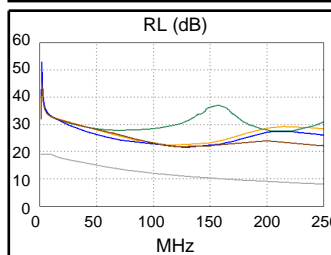

N/A	MAIN	SR	MAIN	SR
Worst Pair	45	12	45	12
RL (dB)	10.2	10.2	10.4	10.3
Freq. (MHz)	103.5	103.5	124.5	122.0
Limit (dB)	11.9	11.9	11.0	11.1