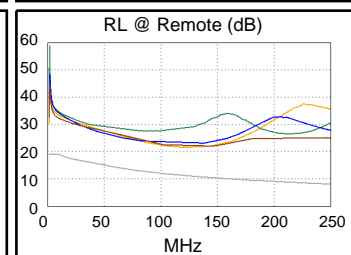

N/A	MAIN	SR	MAIN	SR
Worst Pair	45	12	45	12
RL (dB)	10.2	10.2	10.4	10.3
Freq. (MHz)	103.5	103.5	124.5	122.0
Limit (dB)	11.9	11.9	11.0	11.1