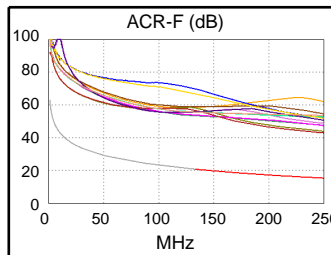

**Test Summary: PASS**

Model: DTX-1800  
 Main S/N: 3178039  
 Remote S/N: 3178046  
 Main Adapter: DTX-CHA002  
 Remote Adapter: DTX-CHA002

Length (ft), Limit 328	[Pair 12]	1
Prop. Delay (ns), Limit 555	[Pair 12]	1
Delay Skew (ns), Limit 50	[Pair 12]	0
Resistance (ohms)	[Pair 36]	0.2
Insertion Loss Margin (dB)	[Pair 12]	35.8
Frequency (MHz)	[Pair 12]	249.0
Limit (dB)	[Pair 12]	35.9

Wire Map (T568B)  
**PASS**

Worst Case Margin Worst Case Value

PASS	MAIN	SR	MAIN	SR
Worst Pair	36-78	36-78	36-45	36-78
<b>NEXT (dB)</b>	29.0	28.6	34.6	36.7
Freq. (MHz)	3.1	3.9	245.0	248.5
Limit (dB)	64.8	63.3	33.3	33.2
Worst Pair	36	36	36	36
<b>PS NEXT (dB)</b>	28.1	27.7	35.8	38.1
Freq. (MHz)	3.1	2.5	245.0	243.5
Limit (dB)	62.0	62.0	30.3	30.4

PASS	MAIN	SR	MAIN	SR
Worst Pair	45-36	36-45	45-36	36-45
<b>ACR-F (dB)</b>	27.6	27.6	27.6	27.6
Freq. (MHz)	250.0	250.0	250.0	250.0
Limit (dB)	15.3	15.3	15.3	15.3
Worst Pair	45	45	45	45
<b>PS ACR-F (dB)</b>	29.8	29.0	29.8	29.0
Freq. (MHz)	248.0	250.0	249.5	250.0
Limit (dB)	12.4	12.3	12.3	12.3

N/A	MAIN	SR	MAIN	SR
Worst Pair	36-45	36-45	36-45	36-78
<b>ACR-N (dB)</b>	32.0	32.0	70.2	72.6
Freq. (MHz)	1.3	2.5	245.0	248.5
Limit (dB)	62.0	61.8	-2.3	-2.7
Worst Pair	36	36	36	36
<b>PS ACR-N (dB)</b>	31.7	30.9	71.3	73.5
Freq. (MHz)	3.1	2.5	245.0	243.5
Limit (dB)	58.4	58.8	-5.2	-5.0