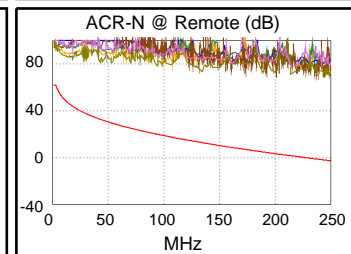

**Test Summary: PASS**

Model: DTX-1800  
 Main S/N: 3178039  
 Remote S/N: 3178046  
 Main Adapter: DTX-CHA002  
 Remote Adapter: DTX-CHA002

Length (ft), Limit 328	[Pair 12]	1
Prop. Delay (ns), Limit 555	[Pair 12]	1
Delay Skew (ns), Limit 50	[Pair 12]	0
Resistance (ohms)	[Pair 36]	0.2
Insertion Loss Margin (dB)	[Pair 12]	35.8
Frequency (MHz)	[Pair 12]	249.0
Limit (dB)	[Pair 12]	35.9

Wire Map (T568B)  
**PASS**

Worst Case Margin Worst Case Value

PASS	MAIN	SR	MAIN	SR
Worst Pair	36-78	36-78	36-45	36-78
<b>NEXT (dB)</b>	29.0	28.6	34.6	36.7
Freq. (MHz)	3.1	3.9	245.0	248.5
Limit (dB)	64.8	63.3	33.3	33.2
Worst Pair	36	36	36	36
<b>PS NEXT (dB)</b>	28.1	27.7	35.8	38.1
Freq. (MHz)	3.1	2.5	245.0	243.5
Limit (dB)	62.0	62.0	30.3	30.4

PASS	MAIN	SR	MAIN	SR
Worst Pair	45-36	36-45	45-36	36-45
<b>ACR-F (dB)</b>	27.6	27.6	27.6	27.6
Freq. (MHz)	250.0	250.0	250.0	250.0
Limit (dB)	15.3	15.3	15.3	15.3
Worst Pair	45	45	45	45
<b>PS ACR-F (dB)</b>	29.8	29.0	29.8	29.0
Freq. (MHz)	248.0	250.0	249.5	250.0
Limit (dB)	12.4	12.3	12.3	12.3

N/A	MAIN	SR	MAIN	SR
Worst Pair	36-45	36-45	36-45	36-78
<b>ACR-N (dB)</b>	32.0	32.0	70.2	72.6
Freq. (MHz)	1.3	2.5	245.0	248.5
Limit (dB)	62.0	61.8	-2.3	-2.7
Worst Pair	36	36	36	36
<b>PS ACR-N (dB)</b>	31.7	30.9	71.3	73.5
Freq. (MHz)	3.1	2.5	245.0	243.5
Limit (dB)	58.4	58.8	-5.2	-5.0