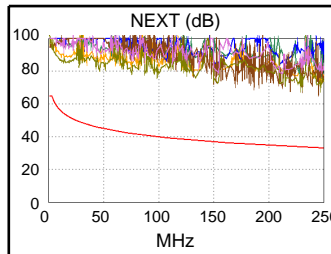

**Cable ID: CAT6-SFTP-1FT**

Date / Time: 10/31/2018 05:26:46 PM  
**Headroom 28.6 dB (NEXT 36-78)**  
**Test Limit: TIA Cat 6 Channel**  
 Cable Type: Cat 6 S/FTP  
 NVP: 70.0%

Operator: KARIM  
 Software Version: 2.7800  
 Limits Version: 1.9500  
 Calibration Date:  
 Main (Tester): 11/01/2016  
 Remote (Tester): 11/01/2016

**Test Summary: PASS**

Model: DTX-1800  
 Main S/N: 3178039  
 Remote S/N: 3178046  
 Main Adapter: DTX-CHA002  
 Remote Adapter: DTX-CHA002

Length (ft), Limit 328	[Pair 12]	1
Prop. Delay (ns), Limit 555	[Pair 12]	1
Delay Skew (ns), Limit 50	[Pair 12]	0
Resistance (ohms)	[Pair 36]	0.2
Insertion Loss Margin (dB)	[Pair 12]	35.8
Frequency (MHz)	[Pair 12]	249.0
Limit (dB)	[Pair 12]	35.9

Wire Map (T568B)  
**PASS**

Worst Case Margin Worst Case Value

PASS	MAIN	SR	MAIN	SR
Worst Pair	36-78	36-78	36-45	36-78
<b>NEXT (dB)</b>	29.0	28.6	34.6	36.7
Freq. (MHz)	3.1	3.9	245.0	248.5
Limit (dB)	64.8	63.3	33.3	33.2
Worst Pair	36	36	36	36
<b>PS NEXT (dB)</b>	28.1	27.7	35.8	38.1
Freq. (MHz)	3.1	2.5	245.0	243.5
Limit (dB)	62.0	62.0	30.3	30.4

PASS	MAIN	SR	MAIN	SR
Worst Pair	45-36	36-45	45-36	36-45
<b>ACR-F (dB)</b>	27.6	27.6	27.6	27.6
Freq. (MHz)	250.0	250.0	250.0	250.0
Limit (dB)	15.3	15.3	15.3	15.3
Worst Pair	45	45	45	45
<b>PS ACR-F (dB)</b>	29.8	29.0	29.8	29.0
Freq. (MHz)	248.0	250.0	249.5	250.0
Limit (dB)	12.4	12.3	12.3	12.3