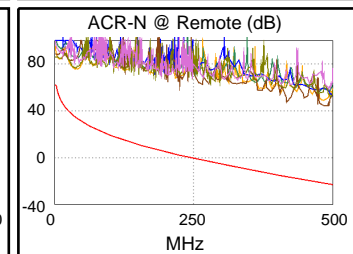

Test Summary: PASS

Model: DTX-1800
 Main S/N: 3178039
 Remote S/N: 3178046
 Main Adapter: DTX-CHA002
 Remote Adapter: DTX-CHA002

Length (ft), Limit 328	[Pair 45]	10
Prop. Delay (ns), Limit 555	[Pair 12]	14
Delay Skew (ns), Limit 50	[Pair 12]	1
Resistance (ohms)	[Pair 78]	1.0
Insertion Loss Margin (dB)	[Pair 12]	47.5
Frequency (MHz)	[Pair 12]	500.0
Limit (dB)	[Pair 12]	49.3

Wire Map (T568B)
PASS

Worst Case Margin Worst Case Value

PASS	MAIN	SR	MAIN	SR
Worst Pair	36-45	36-45	36-45	36-45
NEXT (dB)	17.5	17.4	17.5	17.4
Freq. (MHz)	489.0	485.0	489.0	485.0
Limit (dB)	26.4	26.5	26.4	26.5
Worst Pair	36	36	36	36
PS NEXT (dB)	19.1	19.4	19.1	19.4
Freq. (MHz)	486.0	484.0	486.0	484.0
Limit (dB)	23.6	23.6	23.6	23.6

PASS	MAIN	SR	MAIN	SR
Worst Pair	36-45	45-36	36-45	45-36
ACR-F (dB)	23.4	23.4	23.4	23.4
Freq. (MHz)	443.0	443.0	443.0	443.0
Limit (dB)	10.3	10.3	10.3	10.3
Worst Pair	36	36	45	36
PS ACR-F (dB)	24.6	24.5	24.8	25.2
Freq. (MHz)	1.0	1.0	442.0	478.0
Limit (dB)	60.3	60.3	7.3	6.7

N/A	MAIN	SR	MAIN	SR
Worst Pair	36-78	36-78	36-45	36-45
ACR-N (dB)	23.4	23.2	64.8	64.5
Freq. (MHz)	1.1	1.3	489.0	484.0
Limit (dB)	62.0	62.0	-22.3	-22.0
Worst Pair	36	36	36	36
PS ACR-N (dB)	24.0	24.1	66.2	66.3
Freq. (MHz)	1.9	1.1	486.0	484.0
Limit (dB)	59.0	59.0	-25.0	-24.8