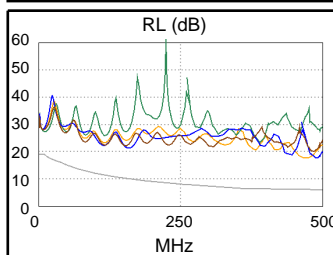

N/A	MAIN	SR	MAIN	SR
Worst Pair	36	78	12	12
RL (dB)	8.3	8.8	11.4	12.9
Freq. (MHz)	9.5	7.1	469.0	460.0
Limit (dB)	19.0	19.0	6.0	6.0