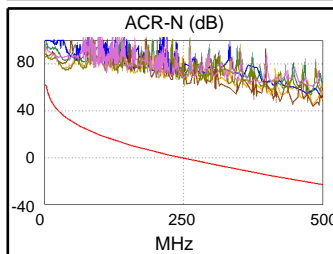

Test Summary: PASS

Model: DTX-1800
 Main S/N: 3178039
 Remote S/N: 3178046
 Main Adapter: DTX-CHA002
 Remote Adapter: DTX-CHA002

Length (ft), Limit 328	[Pair 45]	10
Prop. Delay (ns), Limit 555	[Pair 12]	14
Delay Skew (ns), Limit 50	[Pair 12]	1
Resistance (ohms)	[Pair 78]	1.0
Insertion Loss Margin (dB)	[Pair 12]	47.5
Frequency (MHz)	[Pair 12]	500.0
Limit (dB)	[Pair 12]	49.3

Wire Map (T568B)
PASS

Worst Case Margin Worst Case Value

PASS	MAIN	SR	MAIN	SR
Worst Pair	36-45	36-45	36-45	36-45
NEXT (dB)	17.5	17.4	17.5	17.4
Freq. (MHz)	489.0	485.0	489.0	485.0
Limit (dB)	26.4	26.5	26.4	26.5
Worst Pair	36	36	36	36
PS NEXT (dB)	19.1	19.4	19.1	19.4
Freq. (MHz)	486.0	484.0	486.0	484.0
Limit (dB)	23.6	23.6	23.6	23.6

PASS	MAIN	SR	MAIN	SR
Worst Pair	36-45	45-36	36-45	45-36
ACR-F (dB)	23.4	23.4	23.4	23.4
Freq. (MHz)	443.0	443.0	443.0	443.0
Limit (dB)	10.3	10.3	10.3	10.3
Worst Pair	36	36	45	36
PS ACR-F (dB)	24.6	24.5	24.8	25.2
Freq. (MHz)	1.0	1.0	442.0	478.0
Limit (dB)	60.3	60.3	7.3	6.7

N/A	MAIN	SR	MAIN	SR
Worst Pair	36-78	36-78	36-45	36-45
ACR-N (dB)	23.4	23.2	64.8	64.5
Freq. (MHz)	1.1	1.3	489.0	484.0
Limit (dB)	62.0	62.0	-22.3	-22.0
Worst Pair	36	36	36	36
PS ACR-N (dB)	24.0	24.1	66.2	66.3
Freq. (MHz)	1.9	1.1	486.0	484.0
Limit (dB)	59.0	59.0	-25.0	-24.8