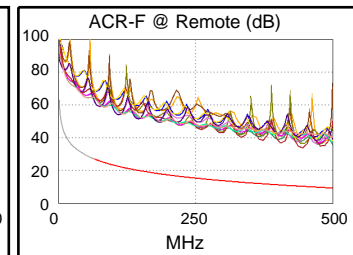

Test Summary: PASS

Model: DTX-1800
 Main S/N: 3178039
 Remote S/N: 3178046
 Main Adapter: DTX-CHA002
 Remote Adapter: DTX-CHA002

Length (ft), Limit 328	[Pair 45]	10
Prop. Delay (ns), Limit 555	[Pair 12]	14
Delay Skew (ns), Limit 50	[Pair 12]	1
Resistance (ohms)	[Pair 78]	1.0
Insertion Loss Margin (dB)	[Pair 12]	47.5
Frequency (MHz)	[Pair 12]	500.0
Limit (dB)	[Pair 12]	49.3

Wire Map (T568B)
PASS

Worst Case Margin Worst Case Value

PASS	MAIN	SR	MAIN	SR
Worst Pair	36-45	36-45	36-45	36-45
NEXT (dB)	17.5	17.4	17.5	17.4
Freq. (MHz)	489.0	485.0	489.0	485.0
Limit (dB)	26.4	26.5	26.4	26.5
Worst Pair	36	36	36	36
PS NEXT (dB)	19.1	19.4	19.1	19.4
Freq. (MHz)	486.0	484.0	486.0	484.0
Limit (dB)	23.6	23.6	23.6	23.6

PASS	MAIN	SR	MAIN	SR
Worst Pair	36-45	45-36	36-45	45-36
ACR-F (dB)	23.4	23.4	23.4	23.4
Freq. (MHz)	443.0	443.0	443.0	443.0
Limit (dB)	10.3	10.3	10.3	10.3
Worst Pair	36	36	45	36
PS ACR-F (dB)	24.6	24.5	24.8	25.2
Freq. (MHz)	1.0	1.0	442.0	478.0
Limit (dB)	60.3	60.3	7.3	6.7

N/A	MAIN	SR	MAIN	SR
Worst Pair	36-78	36-78	36-45	36-45
ACR-N (dB)	23.4	23.2	64.8	64.5
Freq. (MHz)	1.1	1.3	489.0	484.0
Limit (dB)	62.0	62.0	-22.3	-22.0
Worst Pair	36	36	36	36
PS ACR-N (dB)	24.0	24.1	66.2	66.3
Freq. (MHz)	1.9	1.1	486.0	484.0
Limit (dB)	59.0	59.0	-25.0	-24.8