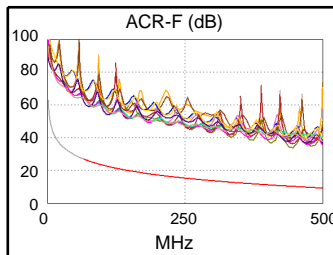

Wire Map (T568B)
PASS

Worst Case Margin Worst Case Value

PASS	MAIN	SR	MAIN	SR
Worst Pair	36-45	36-45	36-45	36-45
NEXT (dB)	17.5	17.4	17.5	17.4
Freq. (MHz)	489.0	485.0	489.0	485.0
Limit (dB)	26.4	26.5	26.4	26.5
Worst Pair	36	36	36	36
PS NEXT (dB)	19.1	19.4	19.1	19.4
Freq. (MHz)	486.0	484.0	486.0	484.0
Limit (dB)	23.6	23.6	23.6	23.6

PASS	MAIN	SR	MAIN	SR
Worst Pair	36-45	45-36	36-45	45-36
ACR-F (dB)	23.4	23.4	23.4	23.4
Freq. (MHz)	443.0	443.0	443.0	443.0
Limit (dB)	10.3	10.3	10.3	10.3
Worst Pair	36	36	45	36
PS ACR-F (dB)	24.6	24.5	24.8	25.2
Freq. (MHz)	1.0	1.0	442.0	478.0
Limit (dB)	60.3	60.3	7.3	6.7

N/A	MAIN	SR	MAIN	SR
Worst Pair	36-78	36-78	36-45	36-45
ACR-N (dB)	23.4	23.2	64.8	64.5
Freq. (MHz)	1.1	1.3	489.0	484.0
Limit (dB)	62.0	62.0	-22.3	-22.0
Worst Pair	36	36	36	36
PS ACR-N (dB)	24.0	24.1	66.2	66.3
Freq. (MHz)	1.9	1.1	486.0	484.0
Limit (dB)	59.0	59.0	-25.0	-24.8