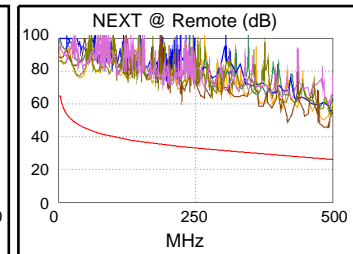

Cable ID: CAT7-SFTP-10FT

Date / Time: 10/31/2018 04:20:18 PM
Headroom 17.4 dB (NEXT 36-45)
Test Limit: TIA Cat 7 Channel
 Cable Type: Cat 7 S/FTP
 NVP: 74.0%

Operator: KARIM
 Software Version: 2.7800
 Limits Version: 1.9500
 Calibration Date:
 Main (Tester): 11/01/2016
 Remote (Tester): 11/01/2016

Test Summary: PASS

Model: DTX-1800
 Main S/N: 3178039
 Remote S/N: 3178046
 Main Adapter: DTX-CHA002
 Remote Adapter: DTX-CHA002

Length (ft), Limit 328	[Pair 45]	10
Prop. Delay (ns), Limit 555	[Pair 12]	14
Delay Skew (ns), Limit 50	[Pair 12]	1
Resistance (ohms)	[Pair 78]	1.0
Insertion Loss Margin (dB)	[Pair 12]	47.5
Frequency (MHz)	[Pair 12]	500.0
Limit (dB)	[Pair 12]	49.3

Wire Map (T568B)
PASS

Worst Case Margin Worst Case Value

PASS	MAIN	SR	MAIN	SR
Worst Pair	36-45	36-45	36-45	36-45
NEXT (dB)	17.5	17.4	17.5	17.4
Freq. (MHz)	489.0	485.0	489.0	485.0
Limit (dB)	26.4	26.5	26.4	26.5
Worst Pair	36	36	36	36
PS NEXT (dB)	19.1	19.4	19.1	19.4
Freq. (MHz)	486.0	484.0	486.0	484.0
Limit (dB)	23.6	23.6	23.6	23.6

PASS	MAIN	SR	MAIN	SR
Worst Pair	36-45	45-36	36-45	45-36
ACR-F (dB)	23.4	23.4	23.4	23.4
Freq. (MHz)	443.0	443.0	443.0	443.0
Limit (dB)	10.3	10.3	10.3	10.3
Worst Pair	36	36	45	36
PS ACR-F (dB)	24.6	24.5	24.8	25.2
Freq. (MHz)	1.0	1.0	442.0	478.0
Limit (dB)	60.3	60.3	7.3	6.7