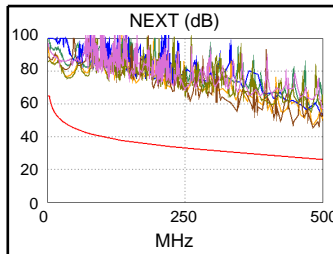

Cable ID: CAT7-SFTP-10FT

Date / Time: 10/31/2018 04:20:18 PM
Headroom 17.4 dB (NEXT 36-45)
Test Limit: TIA Cat 7 Channel
 Cable Type: Cat 7 S/FTP
 NVP: 74.0%

Operator: KARIM
 Software Version: 2.7800
 Limits Version: 1.9500
 Calibration Date:
 Main (Tester): 11/01/2016
 Remote (Tester): 11/01/2016

Test Summary: PASS

Model: DTX-1800
 Main S/N: 3178039
 Remote S/N: 3178046
 Main Adapter: DTX-CHA002
 Remote Adapter: DTX-CHA002

Length (ft), Limit 328	[Pair 45]	10
Prop. Delay (ns), Limit 555	[Pair 12]	14
Delay Skew (ns), Limit 50	[Pair 12]	1
Resistance (ohms)	[Pair 78]	1.0
Insertion Loss Margin (dB)	[Pair 12]	47.5
Frequency (MHz)	[Pair 12]	500.0
Limit (dB)	[Pair 12]	49.3

Wire Map (T568B)
PASS

Worst Case Margin Worst Case Value

PASS	MAIN	SR	MAIN	SR
Worst Pair	36-45	36-45	36-45	36-45
NEXT (dB)	17.5	17.4	17.5	17.4
Freq. (MHz)	489.0	485.0	489.0	485.0
Limit (dB)	26.4	26.5	26.4	26.5
Worst Pair	36	36	36	36
PS NEXT (dB)	19.1	19.4	19.1	19.4
Freq. (MHz)	486.0	484.0	486.0	484.0
Limit (dB)	23.6	23.6	23.6	23.6

PASS	MAIN	SR	MAIN	SR
Worst Pair	36-45	45-36	36-45	45-36
ACR-F (dB)	23.4	23.4	23.4	23.4
Freq. (MHz)	443.0	443.0	443.0	443.0
Limit (dB)	10.3	10.3	10.3	10.3
Worst Pair	36	36	45	36
PS ACR-F (dB)	24.6	24.5	24.8	25.2
Freq. (MHz)	1.0	1.0	442.0	478.0
Limit (dB)	60.3	60.3	7.3	6.7