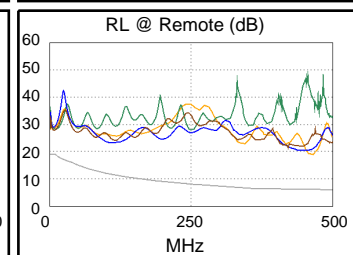

N/A	MAIN	SR	MAIN	SR
Worst Pair	36	78	12	12
RL (dB)	8.3	8.8	11.4	12.9
Freq. (MHz)	9.5	7.1	469.0	460.0
Limit (dB)	19.0	19.0	6.0	6.0