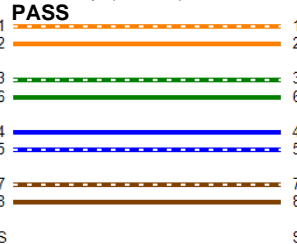

**Cable ID: 70732**

Date / Time: 01/08/2018 09:46:33 AM  
**Headroom 4.0 dB (NEXT 12-45)**  
**Test Limit: TIA Patch Cord Cat6 3.0m**  
 Cable Type: Cat 6 U/UTP  
 NVP: 69.0%

Software Version: V5.2 Build 1  
 Limits Version: V6.1  
 Calibration Start Date:  
 Main (Module): 06/29/2017  
 Remote (Module): 06/29/2017

**Test Summary: PASS**

Model: DSX-5000  
 Main S/N: 3716097  
 Remote S/N: 3759055  
 Main Adapter: DSX-PC6  
 Remote Adapter: DSX-PC6

Length (ft)	[Pair 78]	10
Prop. Delay (ns)	[Pair 36]	16
Delay Skew (ns)	[Pair 12]	1
Resistance (ohms)	[Pair 12]	0.00

Wire Map (T568B)

Worst Case Margin Worst Case Value

<b>PASS</b>	MAIN	SR	MAIN	SR
Worst Pair	12-45	12-45	36-45	36-45
<b>NEXT (dB)</b>	4.0	4.1	4.8	4.6
Freq. (MHz)	213.0	211.0	250.0	250.0
Limit (dB)	39.8	39.9	38.5	38.5