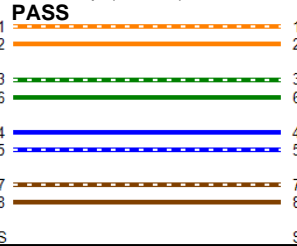

Cable ID: CAT6-S-UTP-1.5FT

Date / Time: 09/21/2017 04:03:37 PM
Headroom 6.4 dB (NEXT 36-45) Test
 Limit: TIA Patch Cord Cat6 0.5m Cable
 Type: Cat 6 U/UTP
 NVP: 69.0%

Software Version: V5.1 Build 4
 Limits Version: V6.1
 Calibration Start Date:
 Main (Module): 06/29/2017
 Remote (Module): 06/29/2017

Test Summary: PASS

Model: DSX-5000
 Main S/N: 3716097
 Remote S/N: 3759055
 Main Adapter: DSX-PC6
 Remote Adapter: DSX-PC6

Length (ft)	[Pair 12]	2
Prop. Delay (ns)	[Pair 45]	3
Delay Skew (ns)	[Pair 12]	0
Resistance (ohms)	[Pair 12]	0.00

Wire Map (T568B)

Worst Case Margin Worst Case Value

PASS	MAIN	SR	MAIN	SR
Worst Pair	36-45	12-45	36-45	12-45
NEXT (dB)	6.4	7.8	6.7	8.1
Freq. (MHz)	237.0	144.5	245.0	250.0
Limit (dB)	40.0	44.2	39.7	39.5

PASS	MAIN	SR	MAIN	SR
Worst Pair	78	78	12	45
RL (dB)	7.4	6.5	9.6	11.1
Freq. (MHz)	76.3	83.5	231.5	250.0
Limit (dB)	19.2	18.8	14.3	14.0