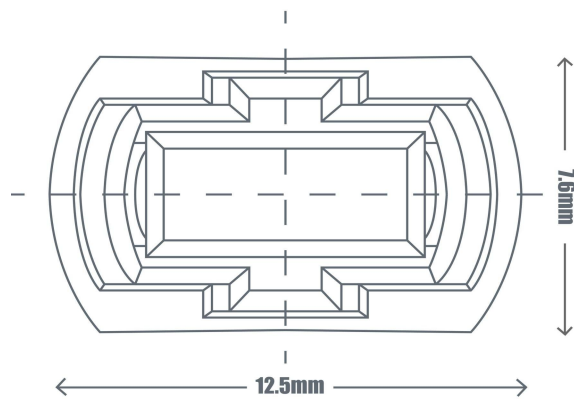

Technical Drawing