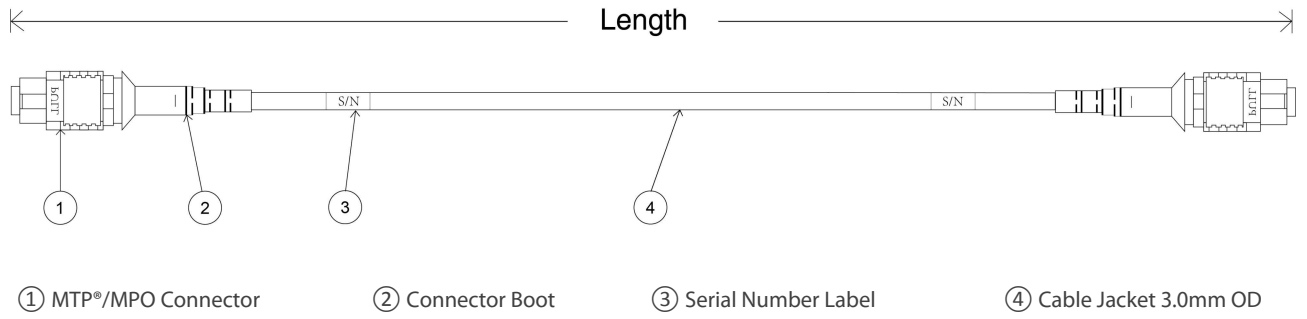

Technical Drawing