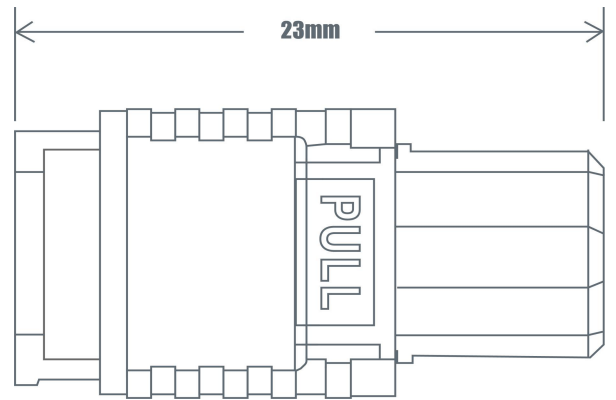

Technical Drawing